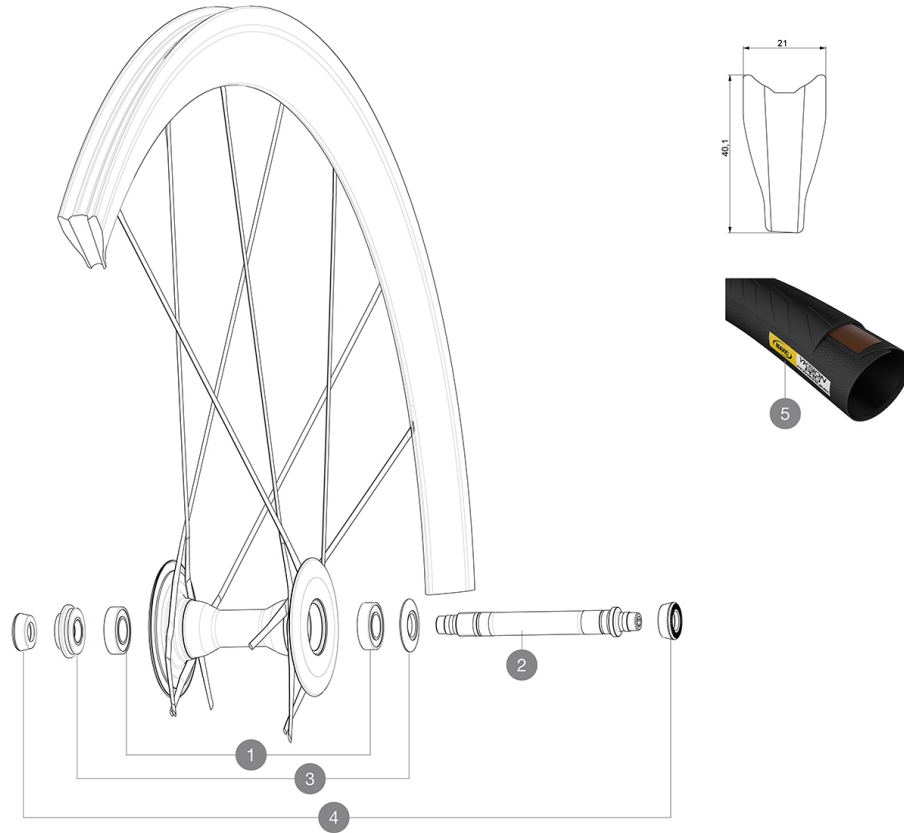

## REFERENCES WHEELS

F33301 CosmicUlti16Ft

### RIMS

- **Material** : 100% woven 12K carbon fiber
- **Height** : 40 mm
- **Drilling** : no holes, spokes molded to the rim
- **Brake track** : carbon with TgMAX technology
- **Valve hole diameter** : 6.5 mm
- **Tyre** : tubular
- **ETRTO size** : 28" tubular
- **Recommended tyre sizes** : 21 to 28 mm

### SPOKES

- **Material** : unidirectional carbon fiber
- **Shape** : R2R
- **Nipples** : brass, ABS
- **Count** : 20 front and rear
- **Lacing** : crossed 2 front and rear drive side, radial non drive side

### WHEEL WEIGHTS

Wheel weight 520