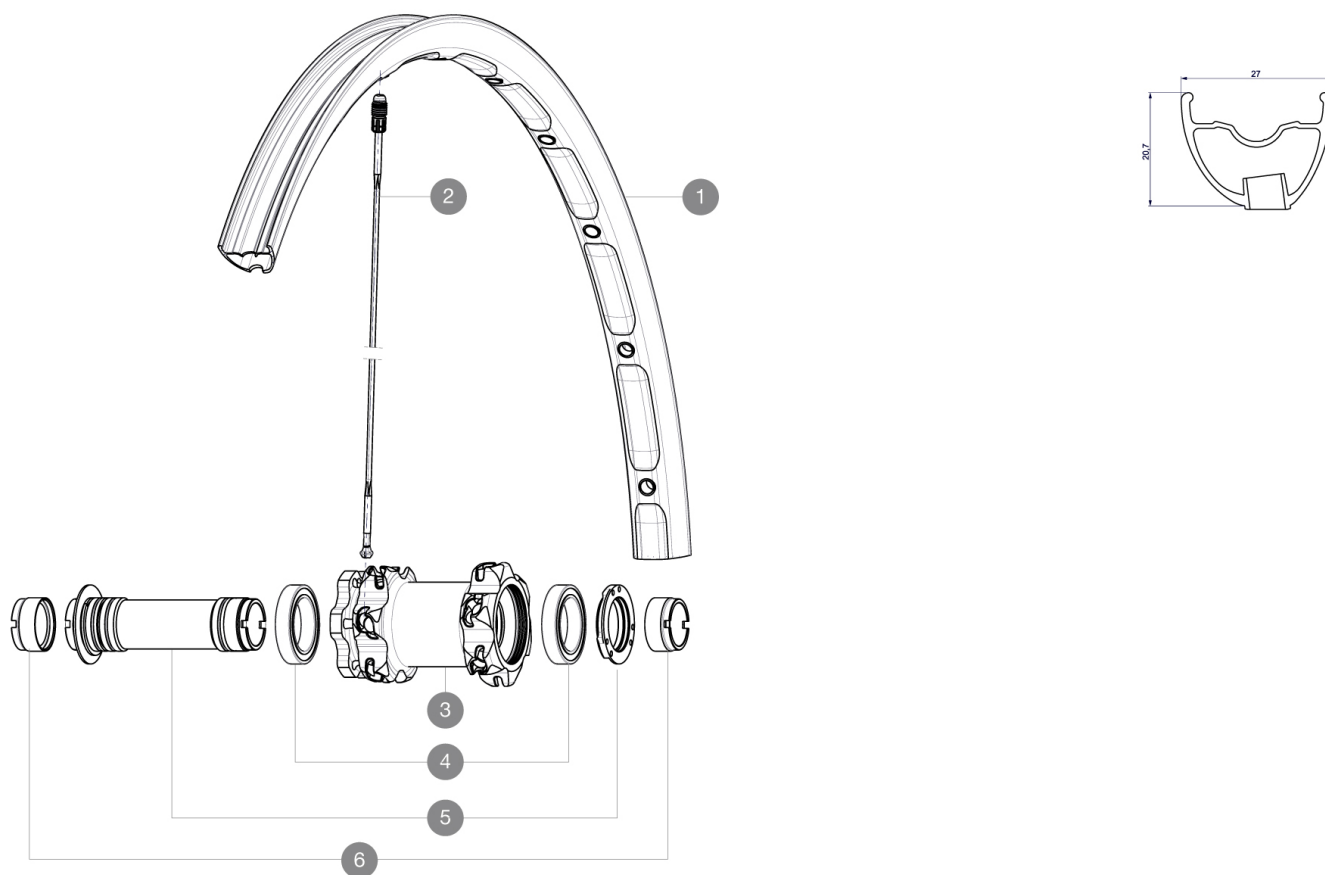

MAVIC Crossmax XL pro Ltd 27.5 WTS

1
2016
FRONT

Recommended weight limit : 120kg

REFERENCES WHEELS

RIMS

VALVE HOLE (MM): 6,5 :

1 V2313910 "KIT FRONT RIM CROSSMAX XL PRO LTD 27,5""

SPOKES

2 36674901 KIT 12 FT XMAX END/FT-NDS DEEMAX PRO 27,5" ALU SPK 275mm

HUB SHELLS

3	N/A	HUB BODY
3	N/A	HUB BODY
4	M40179	FRONT BEARING 25x37x7 20mm AXLE
5	30870501	FRONT AXLE 20mm CROSSMAX + DEEMAX ULTI 2012

ADAPTERS

6 12982901 ADAPTER Ft 20x110mm

MAVIC *Crossmax XL pro Ltd 27.5 WTS***Specifications****SPOKES**

• Shape : straight pull, bladed

WHEEL WEIGHTS

Wheel weight