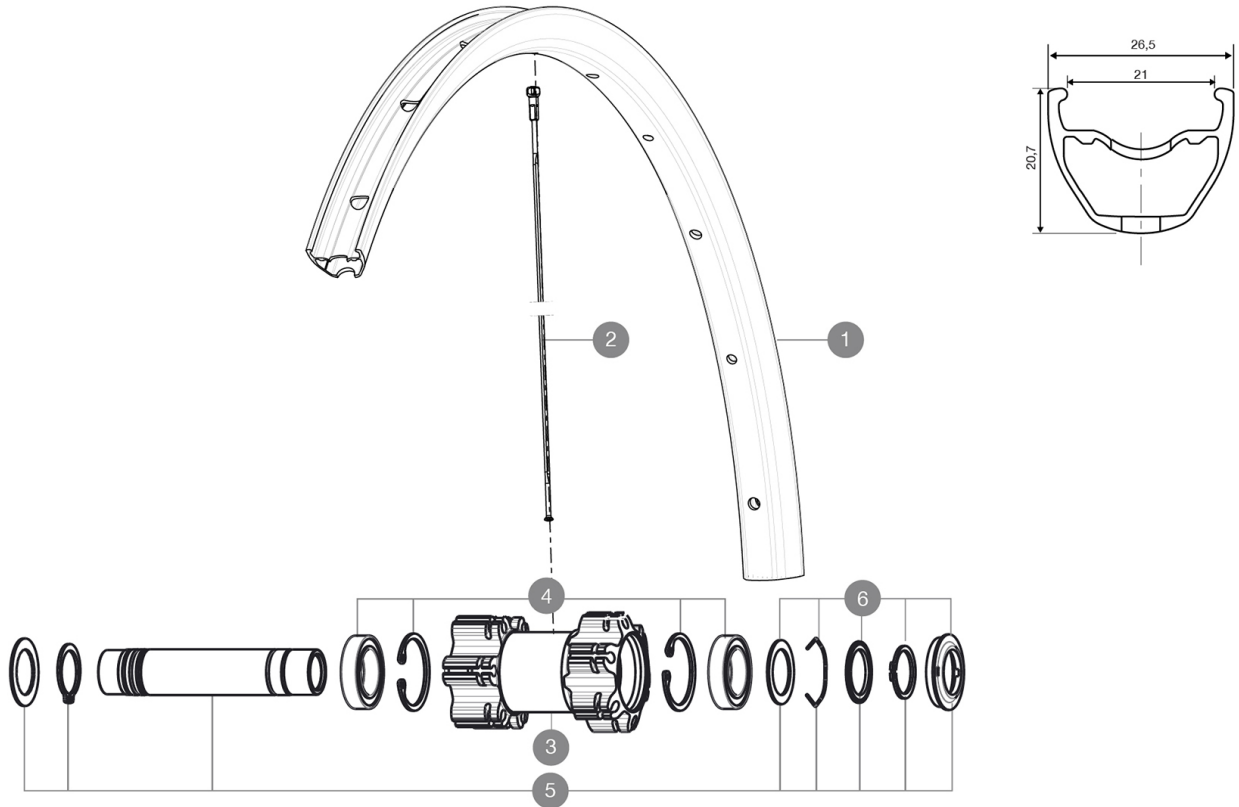

MAVIC **CROSSRIDE FTS-X 29**

ASTM CATEGORY 3 : offroad with jumps less than 61cm

ID360 Shimano steel freewheel body (IV3790101)

Recommended weight limit : 120kg

For a longer longevity of the wheel, Mavic recommends that the total weight supported by the wheels doesn't exceed 150kg, bike included

Maximum tyre pressure: 6.1bar/88PSI with a 25mm tyre - 3.5bar/51PSI with a 64mm tyre

Recommended tire sizes: 28 to 64 mm (1.1" to 2.5")

ETRTO recommended tyre sizes: 35mm to 69mm (1.4" to 2.7")

ID360 N3W freewheel body (IV4270101)

REFERENCES WHEELS

F50701 XRIDE FTS-X INT 29

**RIMS**

VALVE HOLE (MM): 8,5 WITH POP OFF REDUCER :

1 V2314915 "KIT FRT/RR RIM CROSSRIDE/CROSSRIDE FTSX 29""

SPOKES

2 V2383001 KIT 12 FT/NDS CROSSRIDE FTSX 29" SPK 297mm

HUB SHELLS

3	N/A	HUB BODY
4	99688501	BEARING KIT 9/12/15 D6T HUB 20x32x7 6804
5	V2370101	KIT FRONT AXLE 15MM CROSSONE/-RIDE/-ROC - while stock last
5	V2371101	KIT FRONT QRM AXLE 100mm/BOOST 110mm
6	V2370301	KIT FRONT AUTO ADJUSTING PLAY 15mm AXLE