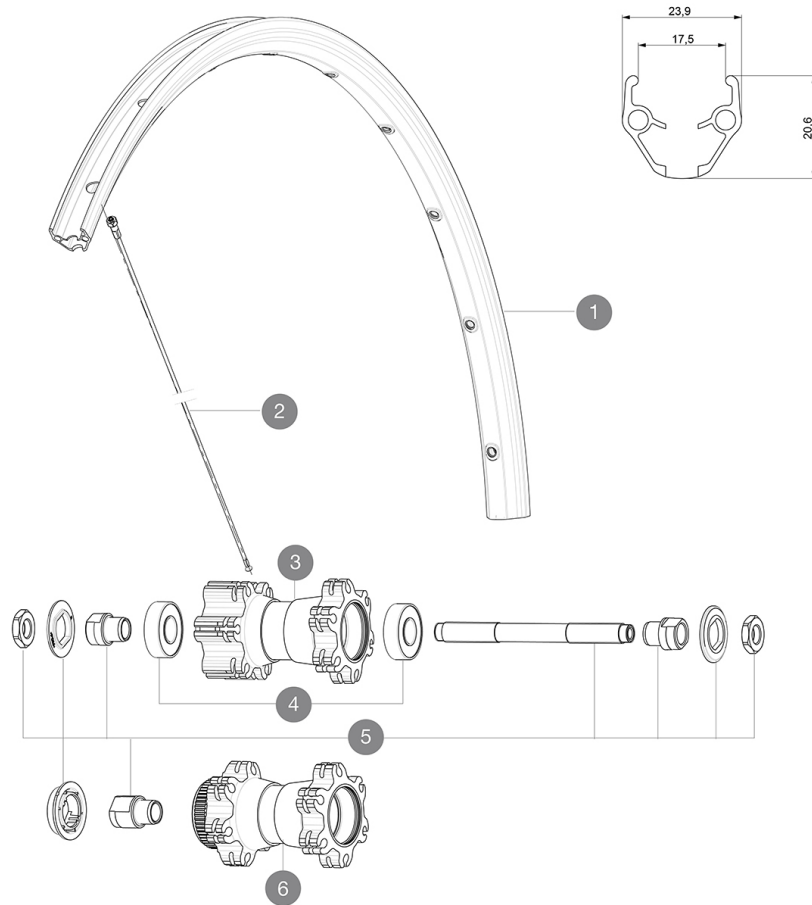

ASTM CATEGORY 2 : road and offroad with jumps less than 15cm
Recommended weight limit : 120kg
Recommended tire sizes: 25 to 32 mm
Max. Pressure: 23mm 8.7 bars - 125 psi, 25/28mm 7.7 bars - 110 psi

REFERENCES WHEELS

F68701	Aksium 17 D6B Ft QRx100	F68801	Aksium 17 DCL Ft QRx100
F71621	Aksium17DCLFtQRx100WTS		

RIMS

&NBSP;:

1	V2290815	KIT FRT/REAR RIM AKSIUM ONE DISC/AKSIUM DISC

SPOKES

2	36690301	"KIT 12 FT/NDS XONE/XMAX - XA 29"/AKSIUM DISC 9 + 12 FT/AKS

HUB SHELLS

4	M40318	KIT 2 HUB BEARINGS 6001
5	32347901	FRONT AXLE QRM UB
6	N/A	HUB BODY