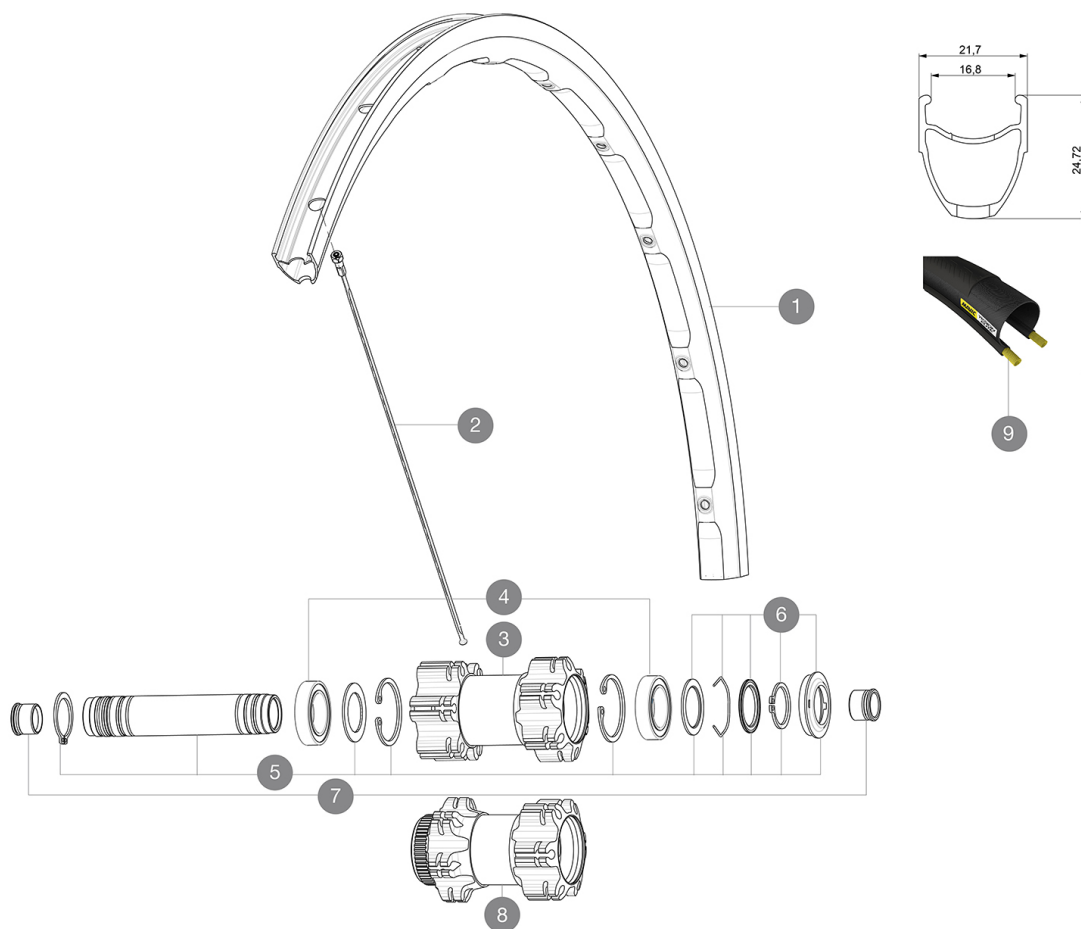

MAVIC Ksyrium Disc TA

1
2017
FRONT

ASTM CATEGORY 2 : road and offroad with jumps less than 15cm
Recommended weight limit : 120kg
Recommended tire sizes: 25 to 32 mm
Max. Pressure: 25/28mm 7.7 bars - 110 PSI

REFERENCES WHEELS

RIMS

&NBSP;:

1	V2409315	KIT FRONT/REAR RIM KSYRIUM DISC 17C

SPOKES

2	V2275701	KIT 12 NDS KSYRIUM DISC 12/KSY 17C SPK 292mm

HUB SHELLS

3	N/A	HUB BODY
4	99688501	BEARING KIT 9/12/15 D6T HUB 20x32x7 6804
5	V2371101	KIT FRONT QRM AXLE 100mm/BOOST 110mm
6	V2370301	KIT FRONT AUTO ADJUSTING PLAY 15mm AXLE

TYRES

9	37805725	Yksion Elite

ADAPTERS

7	V2680201	12mmFtRoadAxleAdaptersQRM
	99694101	ADAPTER Ft 15 to 9mm QR