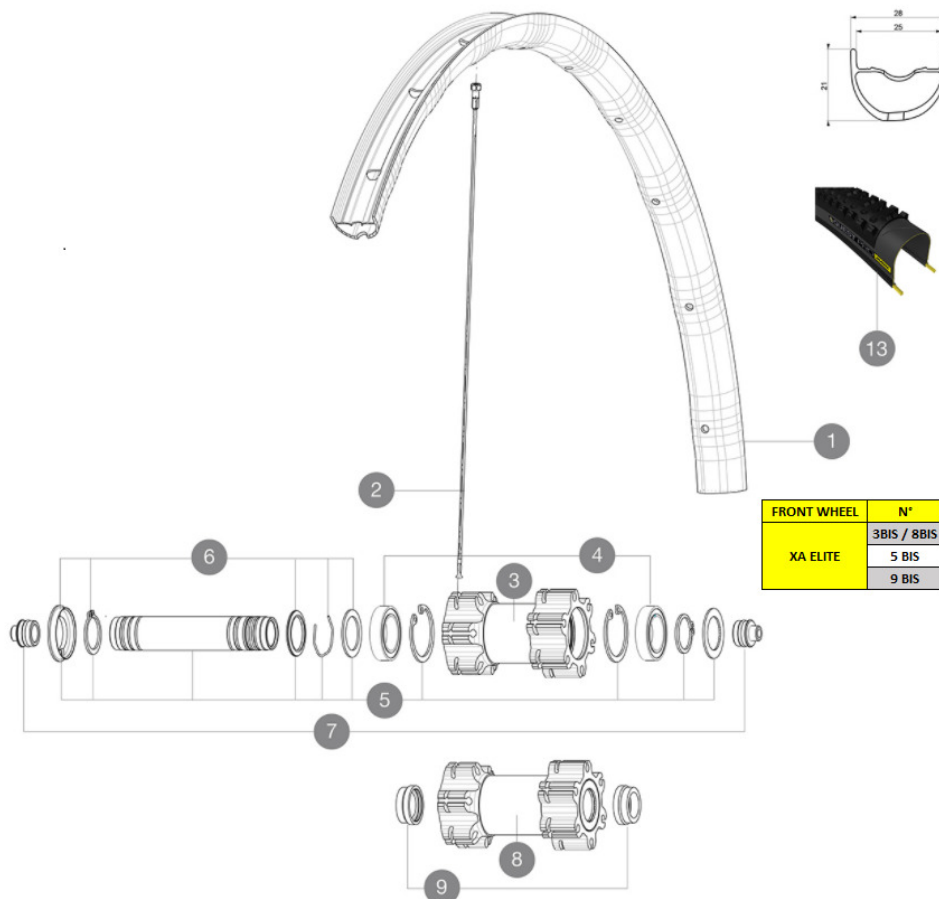

ASTM CATEGORY 3 : offroad with jumps less than 61cm  
 Recommended weight limit : 120kg  
 Recommended tire sizes: 35 mm to 69 mm (1.4" to 2.7")  
 Recommended tyre sizes: 46mm to 64mm (1.8" to 2.5")

FRONT WHEEL	N°	PARTS	REFERENCE	REFERENCE BOOST
XA ELITE	3BIS / 8BIS	HUB BODY	N/A	N/A
	5 BIS	AXLE	V2372301	V2372401
	9 BIS	ADAPTORS	V2372501	

### RIMS

- **Material** : Mxstal
- **Material** : Mxstal
- **Joint** : SUP
- **Joint** : SUP
- **Drilling** : traditional
- **Drilling** : traditional
- **Weight reduction** : ISM 4D
- **Weight reduction** : ISM 4D
- **Valve hole diameter** : 6.5 mm
- **Valve hole diameter** : 6.5 mm
- **Tire** : UST Tubeless and tubetype
- **Tire** : UST Tubeless and tubetype
- **Internal width** : 25 mm
- **Internal width** : 25 mm
- **ETRTO size 27.5"** : 584x25ss
- **ETRTO size 27.5"** : 584x25ss
- **ETRTO size 29"** : 622x25ss
- **ETRTO size 29"** : 622x25ss

### WHEEL WEIGHTS

- Wheel weight
- Weight Front 27.5" : 780
- Weight Front 29" : 815