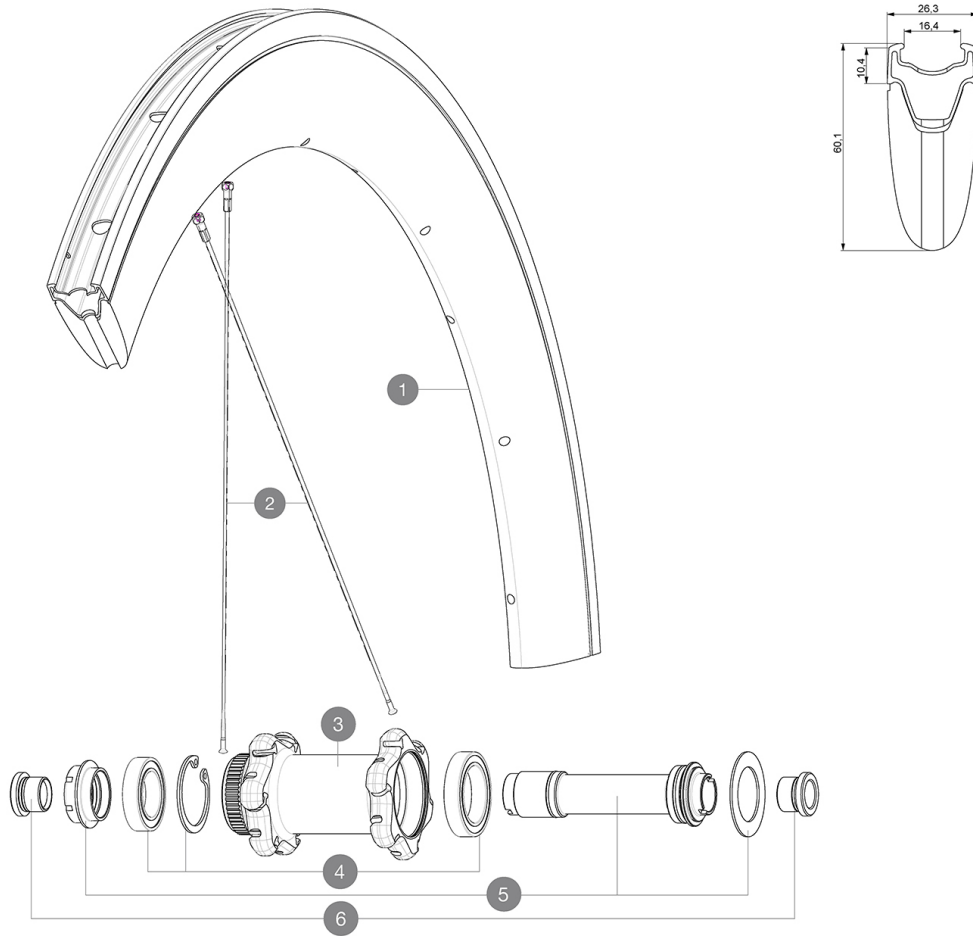

ASTM CATEGORY 1 : road only  
 Recommended weight limit : 120kg  
 Recommended tire sizes: 23 to 32 mm  
 Max. Pressure: 23mm 8.7 bars - 125 psi, 25mm 7.7 bars - 110 psi

## RIMS

VALVE HOLE  $\bar{A}$  (MM): 6.5 :

1	V2408510	KIT FRONT RIM CXR ELITE DISC - until stock last
	V2690201	KIT CARBON RIM TAPE 18x622mm - FOR CARBON RIM

### SPOKES

- **Material** : steel
- **Shape** : straight pull, bladed, double butted
- **Nipples** : aluminum, ABS
- **Count** : 24 front and rear
- **Lacing** : front crossed 2, rear Isopulse

### WHEEL WEIGHTS

Wheel weight 945