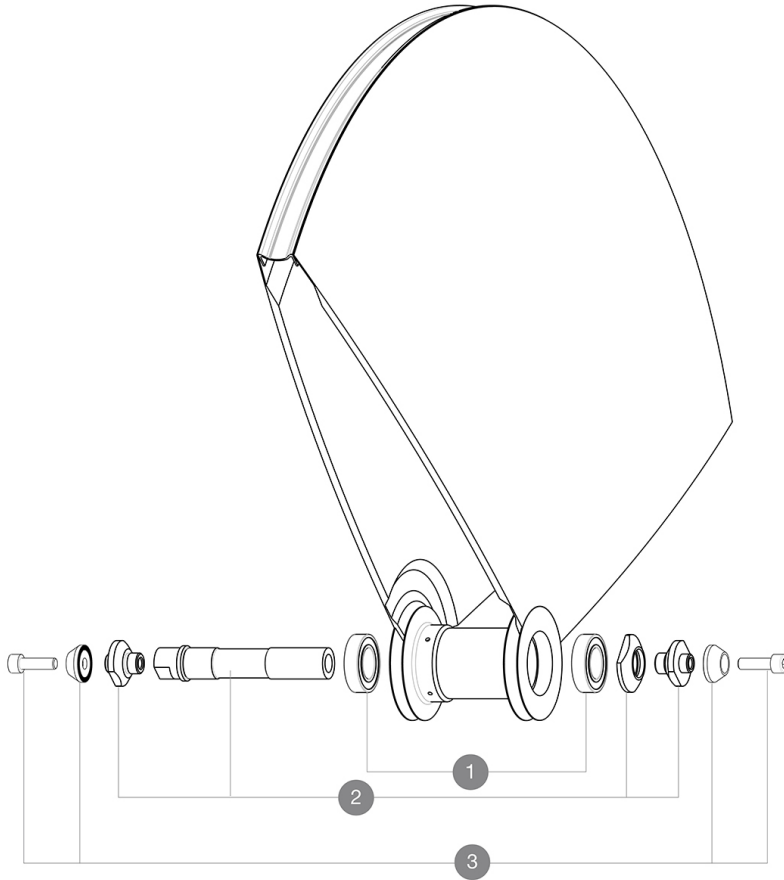

MAVIC Comete Track R10

1
2017
FRONT

Recommended weight limit : 120kg
Recommended tire sizes: 21 to 28 mm
Minimum cog width : 7.5mm

REFERENCES WHEELS

HUB SHELLS

1	M40129	KIT 2 BEARINGS 6902 15x28x7
2	11188701	COMETE FRONT AXLE TRACK
3	M40124	M6 AXLE BOLTS/ALU SUPPORTS FRT IO TRACK

MAVIC Comete Track R10

DELIVERED WITH

Fixing nuts (M40124) 1	
Valve extender (118 952 01) 1	
Wheelbag (V24 801 01) 1	
Cog lock nut (323 971 01) 1	
User guide	

Specifications

RIMS

- Tire : tubular

WHEEL HUB

- Body : aluminum
 - Axle material : aluminum
- Sealed cartridge bearings
Fixed cog

VERSIONS

- Color : Black only

WHEEL WEIGHTS

Wheel weight