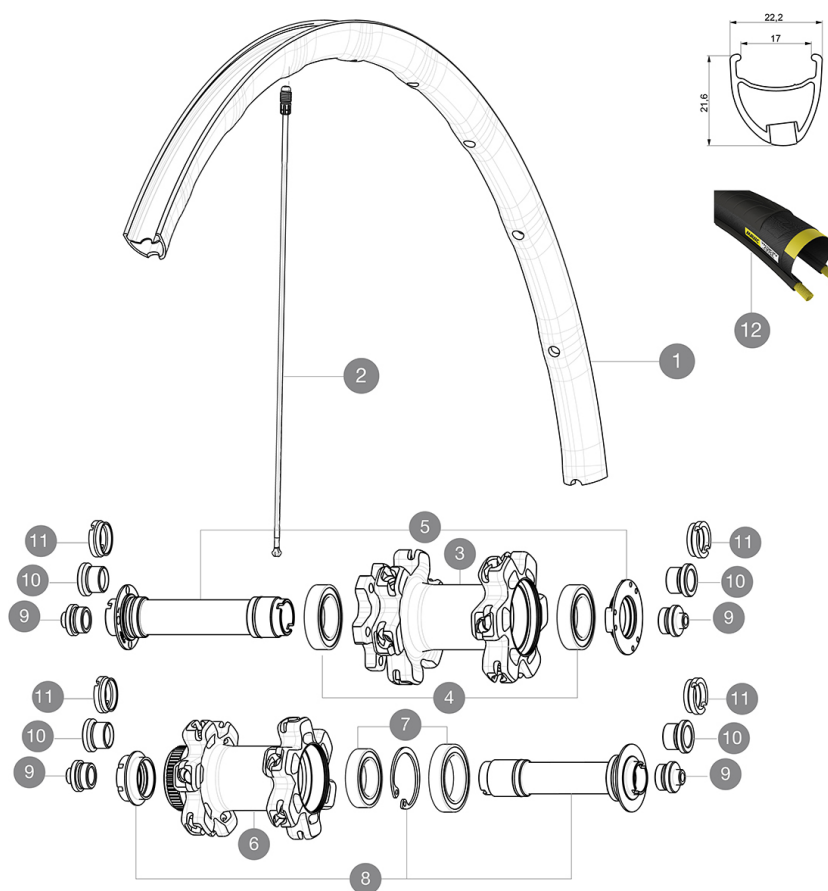

MAVIC Ksyrium Pro Disc

2017
FRONT

ASTM CATEGORY 2 : road and offroad with jumps less than 15cm
Recommended weight limit : 120kg
Recommended tire sizes: 25 to 32 mm
Max. Pressure: 25mm 7.7 bars - 110 PSI

REFERENCES WHEELS

F70931 KsyProD6B17Ft12x100

F70971 KsyProDCL17Ft 12x100

RIMS

&NBSP;:

1 V2407110 KIT FRONT RIM KSYRIUM PRO DISC 17C

SPOKES

2 V2272501 KIT 12 FT/NDS KSYRIUM PRO D/ALLROAD PRO SPK 291,5mm

HUB SHELLS

3	N/A	HUB BODY
4	99688601	BEARING KIT 9/15 DCL HUB 20x32x7 6804 + 25x37x7 6805
5	V2252301	KIT MY16 FRONT AXLE ROAD DISC 9/12/15 INT
6	N/A	HUB BODY
7	99688501	BEARING KIT 9/12/15 D6T HUB 20x32x7 6804
8	V2252401	KIT MY16 FRONT AXLE ROAD DISC 9/12/15 CL

TYRES

12 37805325 YksionProGripLinkWH

ADAPTERS

9	B4104301	ADAPTER Ft 9mm QR QRM+
10	B4104401	ADAPTER Ft 15mm QRM+
11	B4104201	ADAPTER Ft 12mm QRM+