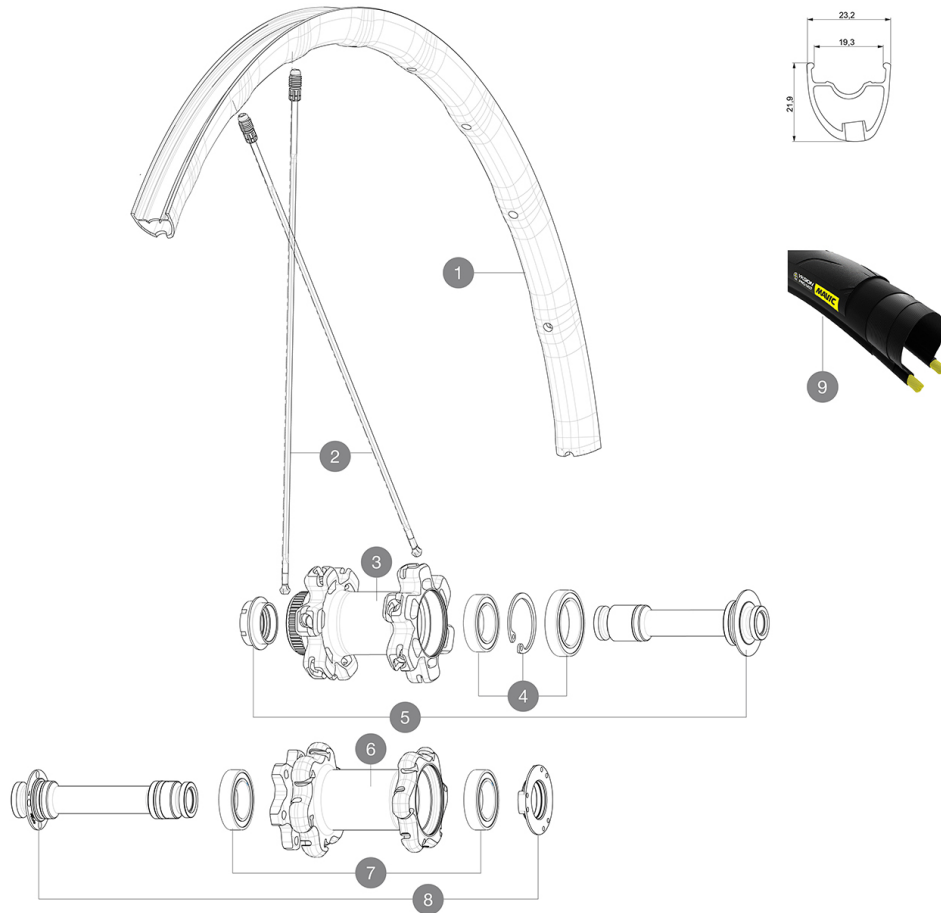

Recommended tyre sizes: 25 to 32 mm

Max. Pressure: see indication on wheel and tyre. If they differ, use the lower of the 2

Max. Pressure tubeless: 25mm 6 bars - 87 PSI, 28mm 5 bars - 70 PSI. Max pressure tubetype: 25mm 7 bars - 102 PSI

**REFERENCES WHEELS**

F75801 KsyPro UST D6B12x100Ft

F75811 KsyPro UST DCL12x100Ft

**RIMS**

&amp;NBSP::

1	V2731610	KIT FRONT RIM KSYRIUM PRO DISC UST 19C
---	----------	--

**SPOKES**

2	V2730515	KIT 1 FT/1 NDS STAMPED BTD ALU SPOKE 291.5mm - while stock I
2	V2272501	KIT 12 FT/NDS KSYRIUM PRO D/ALLROAD PRO SPK 291,5mm

**HUB SHELLS**

3	N/A	HUB BODY
4	99688601	BEARING KIT 9/15 DCL HUB 20x32x7 6804 + 25x37x7 6805
5	V2390701	KIT FRONT 12mm AXLE QRM+ CL
6	N/A	HUB BODY
7	V2560401	KIT 2 BEARINGS 17x28x7 + WAVED WASHER + CLIP
8	V2390601	KIT FRONT 12mm AXLE QRM+ 6B