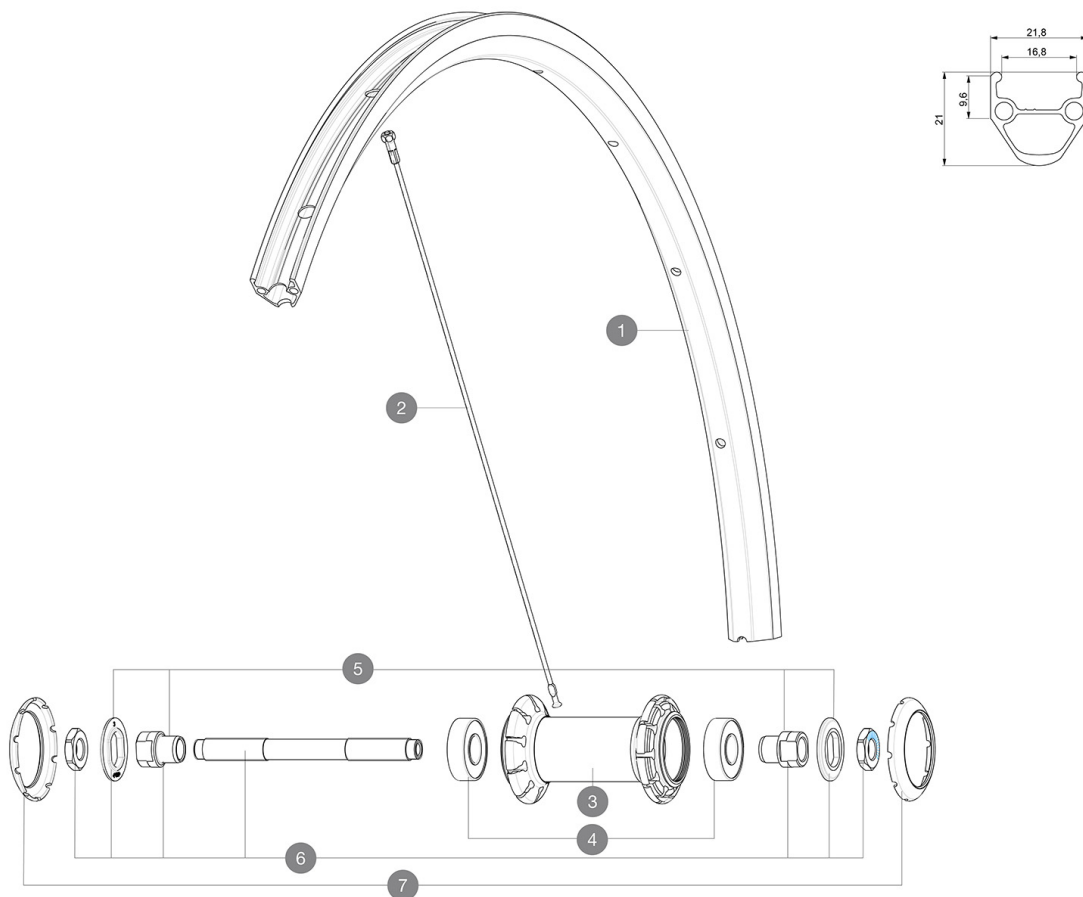

Maximum tyre pressure: 2.55bar/37PSI with a 54mm tyre - 1.3bar/19PSI with a 125mm tyre
 ASTM CATEGORY 1 : road only
 For a longer longevity of the wheel, Mavic recommends that the total weight supported by the wheels don't exceed 120kg, bike included
 Maximum tyre pressure: 7.5bar/108PSI with a 23mm tyre - 4.6bar/67PSI with a 52mm tyre
 Recommended tyre sizes: 25 to 32 mm
 Max. Pressure: see indication on wheel and tyre. If they differ, use the lower of the 2
 Max. Pressure: 23mm 8.7 bars - 125 psi, 25/28mm 7.7 bars - 110 psi
 Maximum tyre size: width 52mm - pressure max. 5Bar/72PSI

REFERENCES WHEELS

F80941 AKSIUM RB 700 QR

RIMS

&NBSP::

1 janteavrouteub FRONT ROAD UB RIM

SPOKES

2 V2272701 KIT 10 FT/NDS AKSIUM RND SPK 283mm (OEM only)

HUB SHELLS

- 4** M40318 KIT 2 HUB BEARINGS 6001
- 5** 99603801 SHORT EXPENSIBLE BEARING SUPPORTS > 2008
- 6** 99603701 FRONT AXLE QRM ROAD 2008
- 7** 12034401 KIT 3 HUB CAPS AERO 10 SLOTS BLACK

DELIVERED WITH

User guide	
BR101 quick releases (M40350 frt, M40351 rear road, M40352 rear MTB)	
BR101 quick releases (M40350 frt, M40351 rear road, M40352 rear MTB)	
BR101 quick releases (M40350 frt, M40351 rear road, M40352 rear MTB)	
BR101 quick releases (M40350 frt, M40351 rear road, M40352 rear MTB)	
BR101 quick releases (M40350 frt, M40351 rear road, M40352 rear MTB)	
BR101 quick releases (M40350 frt, M40351 rear road, M40352 rear MTB)	
Rim tape	
Rim tape	
Rim tape	
Rim tape	
Rim tape	
User guide	
User guide	
User guide	
User guide	
User guide	
Rim tape	