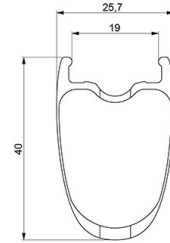

MAVIC *Cosmic Pro Carbon SL UST*

ASTM CATEGORY 1 : road only

For a longer longevity of the wheel, Mavic recommends that the total weight supported by the wheels don't exceed 120kg, bike included

Recommended tyre sizes: 25 to 32 mm

Max. Pressure: see indication on wheel and tyre. If they differ, use the lower of the 2

Max. Pressure tubeless: 25mm 6 bars - 87 PSI, 28mm 5 bars - 70 PSI. Max pressure tubetype: 25mm 7 bars - 102 PSI, 28mm 6 bars - 87 PSI

REFERENCES WHEELS

F85511 CosmicProCarb SL UST 19 Ft

RIMS

&NBSP;:

1	V4092610	Kit Front rim Cosmic SL 40 RB
1	V2736710	KIT FRONT RIM COSMIC PRO CARBON SL/PRO CARBON UST 19 - white
	V3720101	25mm UST Tape for 19 to 22mm Road Rims

SPOKES

2	V3665301	KIT 1 FRT 271 + 1 NDS 278 COSMIC PRO CARBON SL UST 19 STAMPE
2	V3662201	KIT 12 FRT COSMIC PRO CARB SL T/C/UST & NDS CPC SL BUTTED AE

HUB SHELLS

3	N/A	HUB BODY
4	M40078	FRONT HUB BEARINGS 6901 x 2
5	30870001	FRONT AXLE ROAD RIM BRAKING QRM +
6	V2252501	FRONT SETTING NUT & DUST PROTECTOR MY16

TYRES

8	39938825	Yksion Pro UST 700x25

ADAPTERS

7	35117301	FT/RR FORK REST R-SYS/CC ULTIMATE > 2013/KSY PRO CARB T