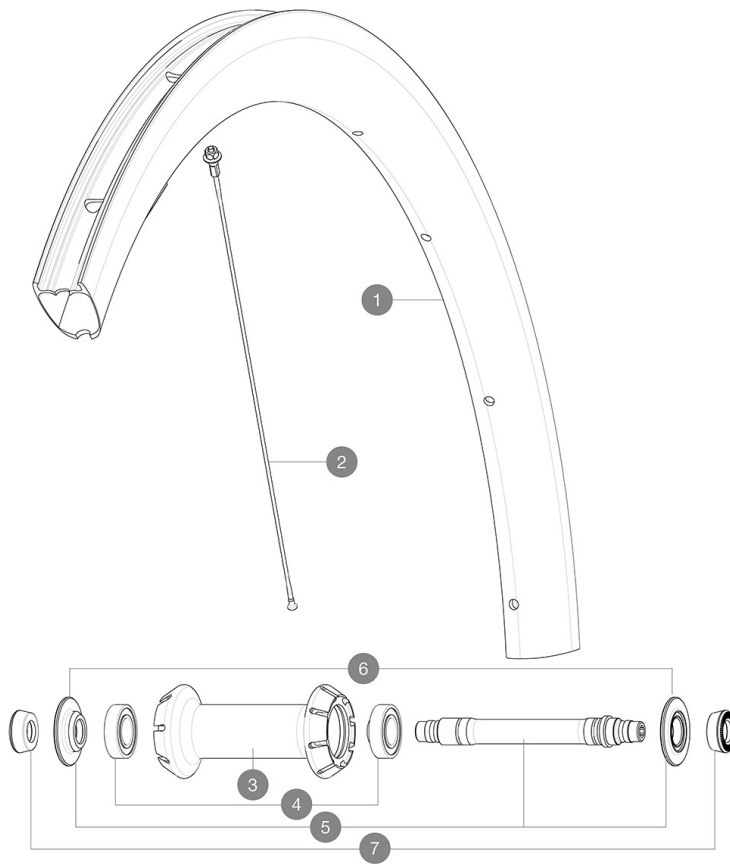

MAVIC *Cosmic Pro Carbon SL UST*

ASTM CATEGORY 1 : road only

For a longer longevity of the wheel, Mavic recommends that the total weight supported by the wheels don't exceed 120kg, bike included

Recommended tyre sizes: 25 to 32 mm

Max. Pressure: see indication on wheel and tyre. If they differ, use the lower of the 2

Max. Pressure tubeless: 25mm 6 bars - 87 PSI, 28mm 5 bars - 70 PSI. Max pressure tubetype: 25mm 7 bars - 102 PSI, 28mm 6 bars - 87 PSI

REFERENCES WHEELS

F85511 CosmicProCarb SL UST 19 Ft

**RIMS**

&NBSP;:

1	V4092610	Kit Front rim Cosmic SL 40 RB
1	V2736710	KIT FRONT RIM COSMIC PRO CARBON SL/PRO CARBON UST 19 - white
	V3720101	25mm UST Tape for 19 to 22mm Road Rims

SPOKES

2	V3665301	KIT 1 FRT 271 + 1 NDS 278 COSMIC PRO CARBON SL UST 19 STAMPE
2	V3662201	KIT 12 FRT COSMIC PRO CARB SL T/C/UST & NDS CPC SL BUTTED AE

HUB SHELLS

3	N/A	HUB BODY
4	M40078	FRONT HUB BEARINGS 6901 x 2
5	30870001	FRONT AXLE ROAD RIM BRAKING QRM +
6	V2252501	FRONT SETTING NUT & DUST PROTECTOR MY16