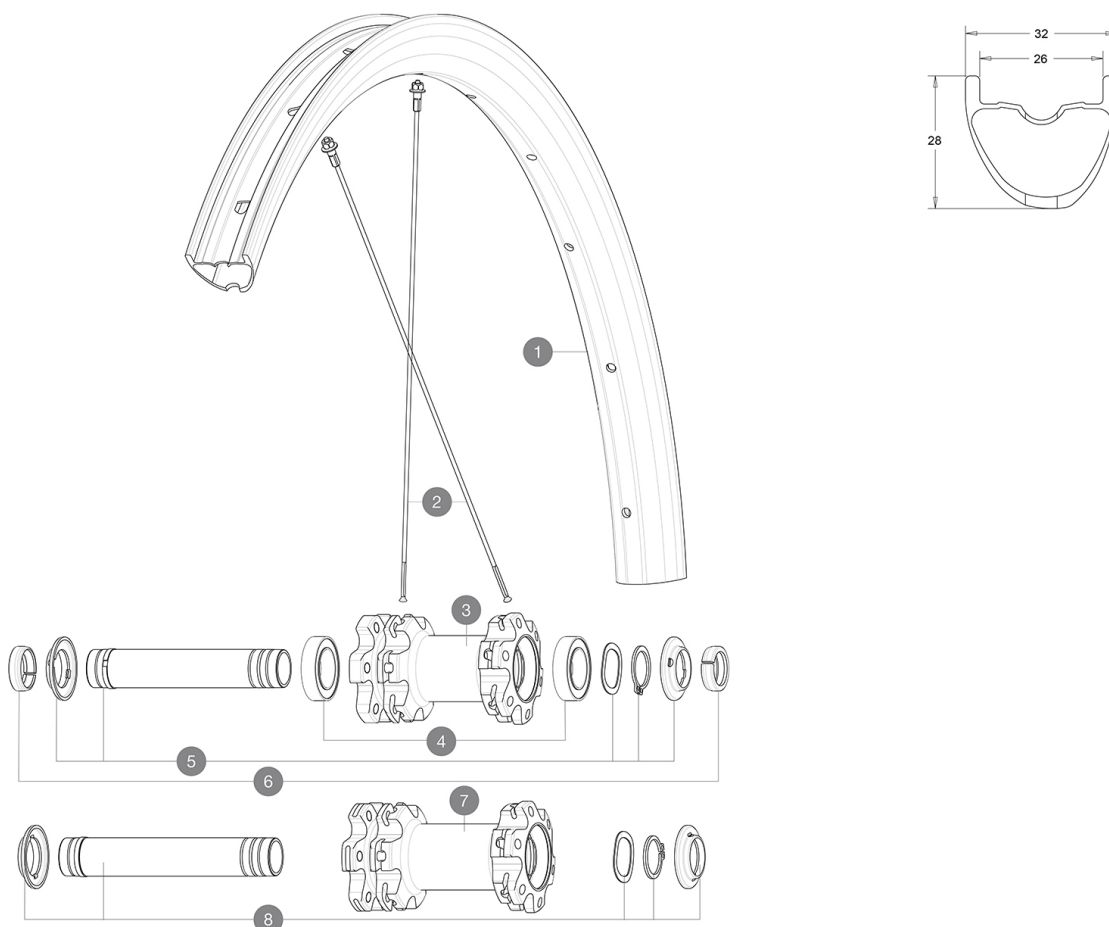

## ASTM CATEGORY 3 : CROSS COUNTRY AND TRAIL RIDING

For a longer longevity of the wheel, Mavic recommends that the total weight supported by the wheels don't exceed 120kg, bike included

Recommended tyre sizes: 46mm to 64mm (1.8" to 2.5")

## REFERENCES WHEELS

F81551 Xmax Elite Carb 27,5 Ft Boost

F81541 Xmax Elite Carb 27,5 Ft

### SPOKES

- **Material** : steel
- **Material** : steel

• **Shape** : straight pull, round

• **Shape** : straight pull, round

• **Count** : 24 front and rear

### WHEEL WEIGHTS

776