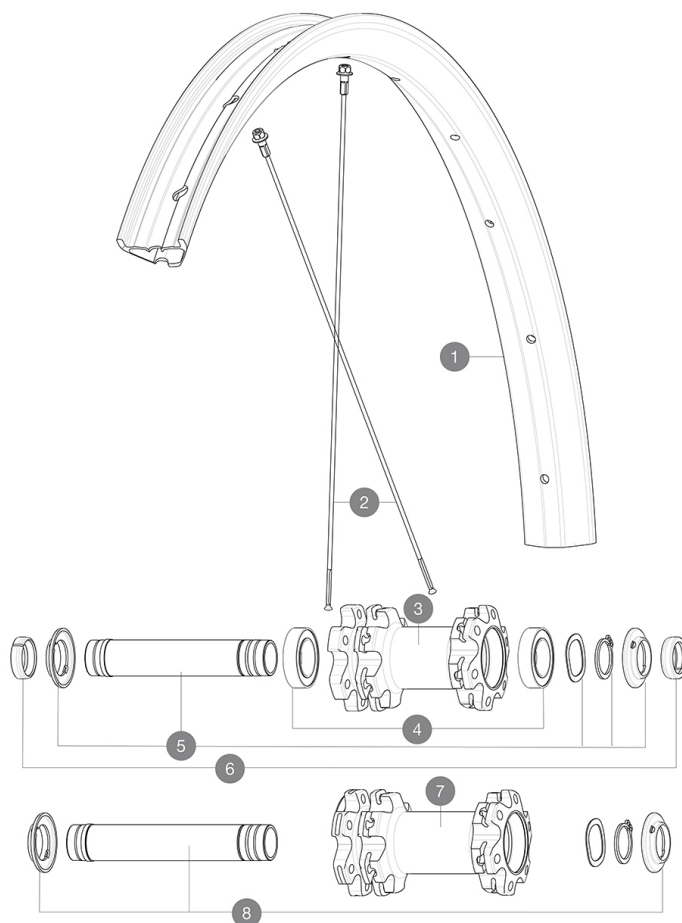

MAVIC XA Elite Carbon

1
2019
FRONT

ASTM CATEGORY 3 : CROSS COUNTRY AND TRAIL RIDING

For a longer longevity of the wheel, Mavic recommends that the total weight supported by the wheels don't exceed 120kg, bike included

Recommended tyre sizes: 60mm to 76mm (2.35" to 3.0")

REFERENCES WHEELS

F81681 XA Elite Carbon 27,5 Ft Boost

F81651 XA Elite Carbon 27,5 Ft

RIMS

&NBSP;:

1	V3760915	KIT FRT/REAR RIM XA ELITE Carbon 27,5"
	V3750101	35mm UST Green Tape for 30mm wide rims

OPTIONS

V2374401	TORQUE CAPS 15*31 Adapter MTB QRM Auto > 2019 Frt HUB
----------	---

ADAPTERS

6	V2372501	15mm MTB Axle Cap QRM Auto From 2019
	99694101	ADAPTER Ft 15 to 9mm QR

MAVIC XA Elite Carbon

DELIVERED WITH

SPOKES

- **Material** : steel
- **Material** : steel
- **Shape** : straight pull, round
- **Shape** : straight pull, round
- **Count** : 24 front and rear
- **Count** : 24 front and rear
- **Lacing** : front and rear crossed 2
- **Lacing** : front and rear crossed 2