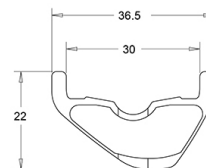

MAVIC XA Elite Carbon

1
2019
FRONT

ASTM CATEGORY 3 : CROSS COUNTRY AND TRAIL RIDING

For a longer longevity of the wheel, Mavic recommends that the total weight supported by the wheels don't exceed 120kg, bike included

Recommended tyre sizes: 60mm to 76mm (2.35" to 3.0")

REFERENCES WHEELS

F81681 XA Elite Carbon 27,5 Ft Boost

F81651 XA Elite Carbon 27,5 Ft

RIMS

&NBSP;:

1	V3760915	KIT FRT/REAR RIM XA ELITE Carbon 27,5"
	V3750101	35mm UST Green Tape for 30mm wide rims

SPOKES

2	36690201	"KIT 12 DS XONE/CROSSRIDE FTSX/CROSSMAX/XA 27,5"" SPK 276mm"
---	----------	--

HUB SHELLS

3	N/A	HUB BODY
4	V2500901	KIT BEARINGS 18x30x7 + WAVED WASHER + CLIP
5	V2372301	KIT 100mm AXLE QRM AUTO MTB > 2019
7	N/A	HUB BODY
8	V2372401	KIT 110mm AXLE QRM AUTO MTB > 2019

Specifications

RIMS

- **Material** : 100% Unidirectional carbon fiber
- **Material** : 100% carbon fiber
- **Drilling** : traditional
- **Drilling** : traditional
- **Valve hole diameter** : 6.5 mm
- **Valve hole diameter** : 6.5 mm
- **Tyre** : UST Tubeless and tubetype
- **Tyre** : UST Tubeless and tubetype
- **Internal width** : 30 mm
- **Internal width** : 30 mm