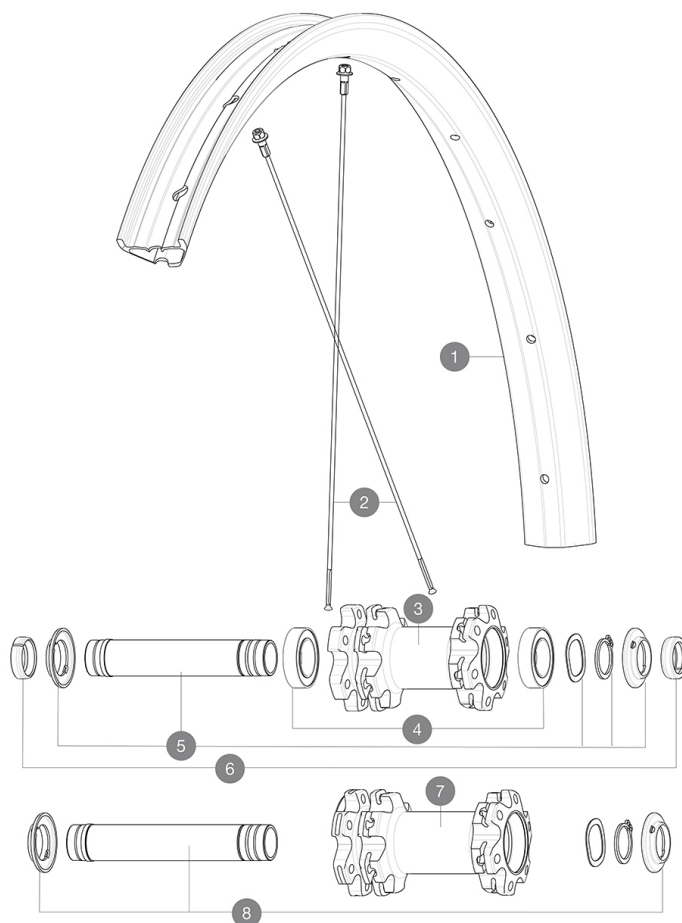

MAVIC XA Elite Carb 29

1
2019
FRONT

ASTM CATEGORY 3 : CROSS COUNTRY AND TRAIL RIDING

For a longer longevity of the wheel, Mavic recommends that the total weight supported by the wheels don't exceed 120kg, bike included

Recommended tyre sizes: 60mm to 76mm (2.35" to 3.0")

REFERENCES WHEELS

F81591 XA Elite Carbon 29 Ft

F81601 XA Elite Carbon 29 Ft Boost

RIMS

&NBSP;:

1	V3761015	KIT FRT/REAR RIM XA ELITE Carbon 29"
	V3750101	35mm UST Green Tape for 30mm wide rims

SPOKES

2	V2276401	KIT 12 DS AKSIUM DISC ALLR 700 9 SPK 295mm

HUB SHELLS

3	N/A	HUB BODY
4	V2500901	KIT BEARINGS 18x30x7 + WAVED WASHER + CLIP
5	V2372301	KIT 100mm AXLE QRM AUTO MTB > 2019
7	N/A	HUB BODY
8	V2372401	KIT 110mm AXLE QRM AUTO MTB > 2019

OPTIONS

V2374401	TORQUE CAPS 15*31 Adapter MTB QRM Auto > 2019 Frt HUB

ADAPTERS

6	V2372501	15mm MTB Axle Cap QRM Auto From 2019
	99694101	ADAPTER Ft 15 to 9mm QR