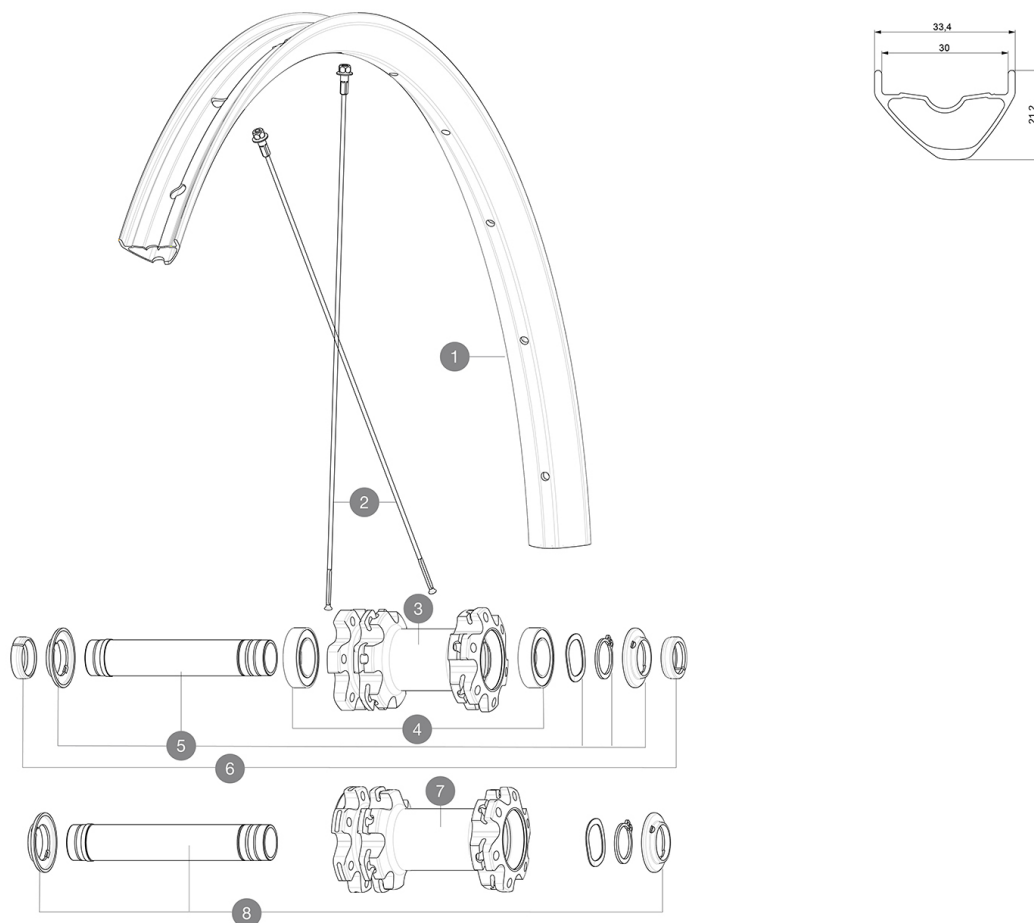

MAVIC XA Light 29

1
2019
FRONT

ASTM CATEGORY 3 : CROSS COUNTRY AND TRAIL RIDING

For a longer longevity of the wheel, Mavic recommends that the total weight supported by the wheels don't exceed 120kg, bike included

Recommended tyre sizes: 60mm to 76mm (2.35" to 3.0")

REFERENCES WHEELS

RIMS

&NBSP;:

1	V3761415	KIT FR/REAR RIM XA LIGHT 19 29"
	V3750101	35mm UST Green Tape for 30mm wide rims

SPOKES

2	V2385401	KIT 12 FT/NDS CROSSMAX LIGHT 29" SPK 296mm

HUB SHELLS

3	N/A	HUB BODY
4	V2500901	KIT BEARINGS 18x30x7 + WAVED WASHER + CLIP
5	V2372301	KIT 100mm AXLE QRM AUTO MTB > 2019
7	N/A	HUB BODY
8	V2372401	KIT 110mm AXLE QRM AUTO MTB > 2019

OPTIONS

V2374401	TORQUE CAPS 15*31 Adapter MTB QRM Auto > 2019 Frt HUB

ADAPTERS

6	V2372501	15mm MTB Axle Cap QRM Auto From 2019
	99694101	ADAPTER Ft 15 to 9mm QR