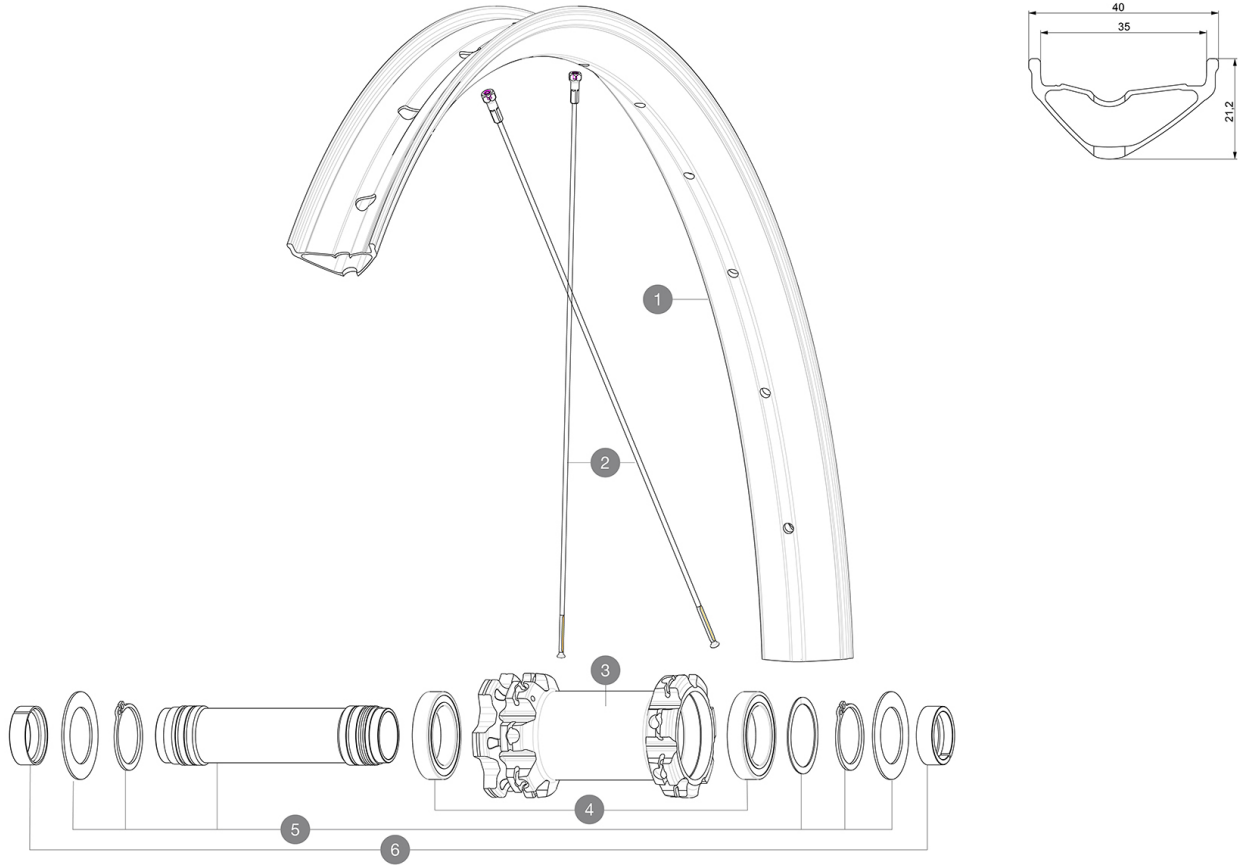

ASTM CATEGORY 3 : CROSS COUNTRY AND TRAIL RIDING

For a longer longevity of the wheel, Mavic recommends that the total weight supported by the wheels don't exceed 150kg, bike included

Recommended tyre sizes: 65mm to 81mm (2.5" to 3.2")

REFERENCES WHEELS

P88801	E-XA 35 27,5 Pr Bst	F82591	E-XA 35 27,5 Ft Boost
P88811	E-XA 35 27,5 Pr Bst XD		

RIMS

&NBSP;:

1	V3763715	KIT FRT/REAR RIM E-XA 27,5"
	V3710101	40mm UST Tape For 35mm Wide Rims

SPOKES

2	V3821301	KIT 14 FRT/NDS E-CROSSMAX/E-XA 27,5" FLAT SPOKE 282mm + nip
---	----------	-------------------------------------------------------------

HUB SHELLS

3	N/A	HUB BODY
4	M40179	FRONT BEARING 25x37x7 20mm AXLE
5	V2373701	KIT 20x110mm BOOST AXLE QRM AUTO MTB > 2019

WHEEL WEIGHTS

939