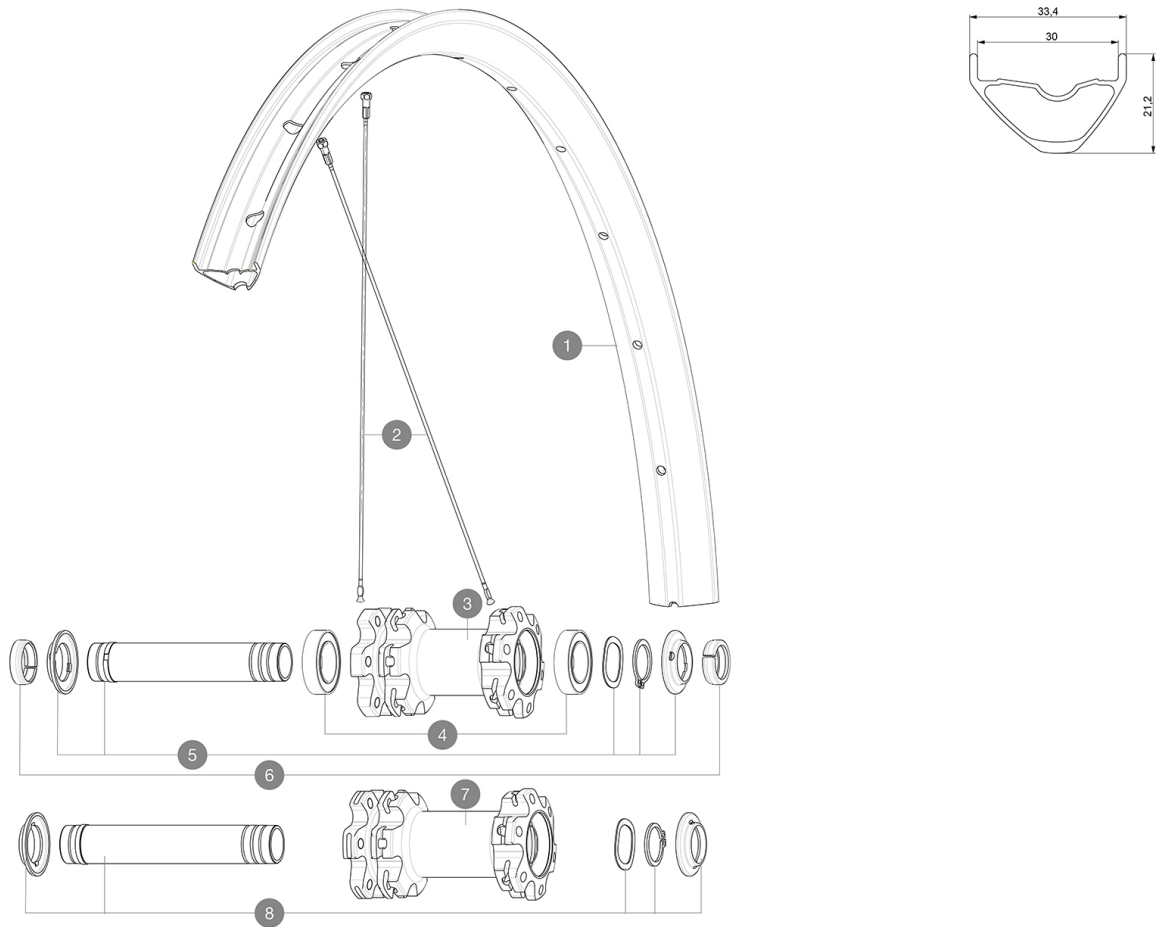

ASTM CATEGORY 3 : CROSS COUNTRY AND TRAIL RIDING

For a longer longevity of the wheel, Mavic recommends that the total weight supported by the wheels don't exceed 120kg, bike included
Recommended tyre sizes: 60mm to 76mm (2.35" to 3.0")

REFERENCES WHEELS

F82151	XA 27,5 Ft Boost	F82141	XA 27,5 Ft
--------	------------------	--------	------------

RIMS

&NBSP;:

1	V3762015	KIT FRT/REAR RIM XA 19 27,5"
	V3750101	35mm UST Green Tape for 30mm wide rims

SPOKES

2	36690101	"KIT 12 FT/NDS CROSSONE/CROSSMAX/XA 27,5"" SPK 278mm"
---	----------	---

HUB SHELLS

3	N/A	HUB BODY
4	V2500901	KIT BEARINGS 18x30x7 + WAVED WASHER + CLIP
5	V2372301	KIT 100mm AXLE QRM AUTO MTB > 2019
7	N/A	HUB BODY
8	V2372401	KIT 110mm AXLE QRM AUTO MTB > 2019

SPOKES

- **Material** : steel
- **Material** : steel
- **Shape** : straight pull, round
- **Shape** : straight pull, round
- **Count** : 24 front and rear
- **Count** : 24 front and rear
- **Lacing** : front and rear crossed 2
- **Lacing** : front and rear crossed 2