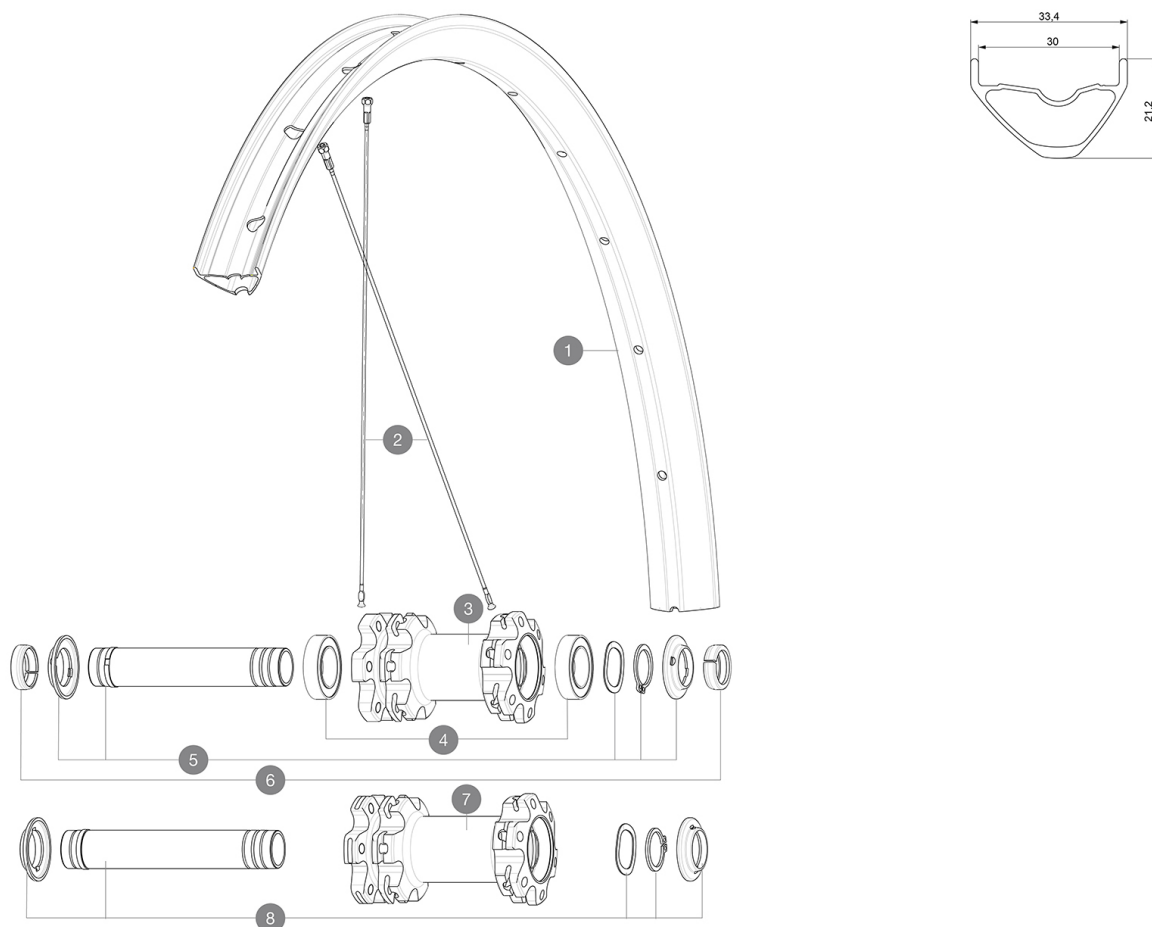

ASTM CATEGORY 3 : CROSS COUNTRY AND TRAIL RIDING

For a longer longevity of the wheel, Mavic recommends that the total weight supported by the wheels don't exceed 120kg, bike included

Recommended tyre sizes: 60mm to 76mm (2.35" to 3.0")

REFERENCES WHEELS

F82191 XA 29 Ft

F82201 XA 29 Ft Boost

RIMS

&NBSP;:

1	V3762115	KIT FRT/REAR RIM XA 19 29"
	V3750101	35mm UST Green Tape for 30mm wide rims

SPOKES

2	36690301	"KIT 12 FT/NDS XONE/XMAX - XA 29"/AKSIUM DISC 9 + 12 FT/AKS

HUB SHELLS

3	N/A	HUB BODY
4	V2500901	KIT BEARINGS 18x30x7 + WAVED WASHER + CLIP
5	V2372301	KIT 100mm AXLE QRM AUTO MTB > 2019
7	N/A	HUB BODY
8	V2372401	KIT 110mm AXLE QRM AUTO MTB > 2019

OPTIONS

V2374401 TORQUE CAPS 15*31 Adapter MTB QRM Auto > 2019 Frt HUB

ADAPTERS

6 V2372501 15mm MTB Axle Cap QRM Auto From 2019
99694101 ADAPTER Ft 15 to 9mm QR