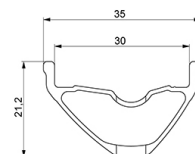

ASTM CATEGORY 3 : CROSS COUNTRY AND TRAIL RIDING

For a longer longevity of the wheel, Mavic recommends that the total weight supported by the wheels don't exceed 150kg, bike included

Recommended tyre sizes: 60mm to 76mm (2.35" to 3.0")

REFERENCES WHEELS

F82241 E-Xmax 27,5 Ft

F82251 E-Crossmax 27,5 Ft Boost

RIMS

&NBSP;:

1	V3763115 V3750101	KIT FRT/REAR RIM E-CROSSMAX 27,5" 35mm UST Green Tape for 30mm wide rims
---	----------------------	---

SPOKES

2	V3821301	KIT 14 FRT/NDS E-CROSSMAX/E-XA 27,5" FLAT SPOKE 282mm + nip
---	----------	---

HUB SHELLS

3	N/A	HUB BODY
4	M40179	FRONT BEARING 25x37x7 20mm AXLE
5	V2373801	KIT 20x110mm AXLE QRM AUTO MTB > 2019
7	N/A	HUB BODY
8	V2373701	KIT 20x110mm BOOST AXLE QRM AUTO MTB > 2019

E-Bike specific rim profile

E-Bike specific rim profile

- **Valve hole diameter** : 6.5 mm
- **Valve hole diameter** : 6.5 mm
- **Tyre** : UST Tubeless and tubetype
- **Tyre** : UST Tubeless and tubetype
- **Internal width** : 30 mm
- **Internal width** : 30 mm