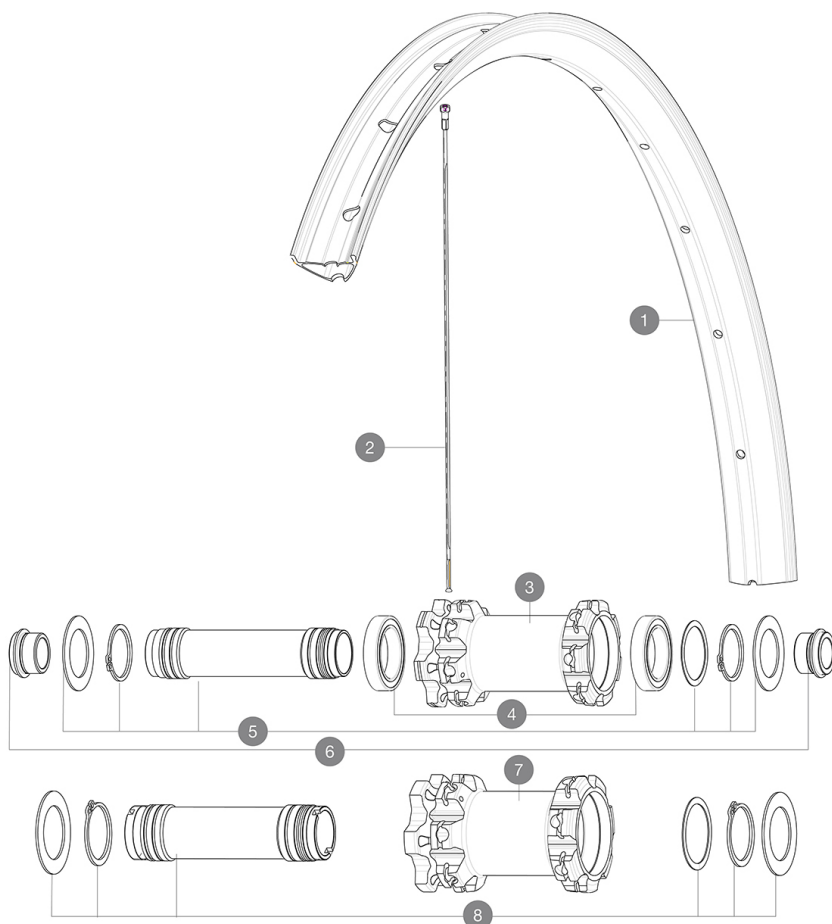

ASTM CATEGORY 3 : CROSS COUNTRY AND TRAIL RIDING

For a longer longevity of the wheel, Mavic recommends that the total weight supported by the wheels don't exceed 150kg, bike included

Recommended tyre sizes: 60mm to 76mm (2.35" to 3.0")

REFERENCES WHEELS

F82241 E-Xmax 27,5 Ft

F82251 E-Crossmax 27,5 Ft Boost

RIMS

&NBSP;:

1	V3763115 V3750101	KIT FRT/REAR RIM E-CROSSMAX 27,5" 35mm UST Green Tape for 30mm wide rims
---	----------------------	---

SPOKES

2	V3821301	KIT 14 FRT/NDS E-CROSSMAX/E-XA 27,5" FLAT SPOKE 282mm + nip
---	----------	---

HUB SHELLS

3	N/A	HUB BODY
4	M40179	FRONT BEARING 25x37x7 20mm AXLE
5	V2373801	KIT 20x110mm AXLE QRM AUTO MTB > 2019
7	N/A	HUB BODY
8	V2373701	KIT 20x110mm BOOST AXLE QRM AUTO MTB > 2019

E-Bike specific rim profile

E-Bike specific rim profile

- **Valve hole diameter** : 6.5 mm
- **Valve hole diameter** : 6.5 mm
- **Tyre** : UST Tubeless and tubetype
- **Tyre** : UST Tubeless and tubetype
- **Internal width** : 30 mm
- **Internal width** : 30 mm