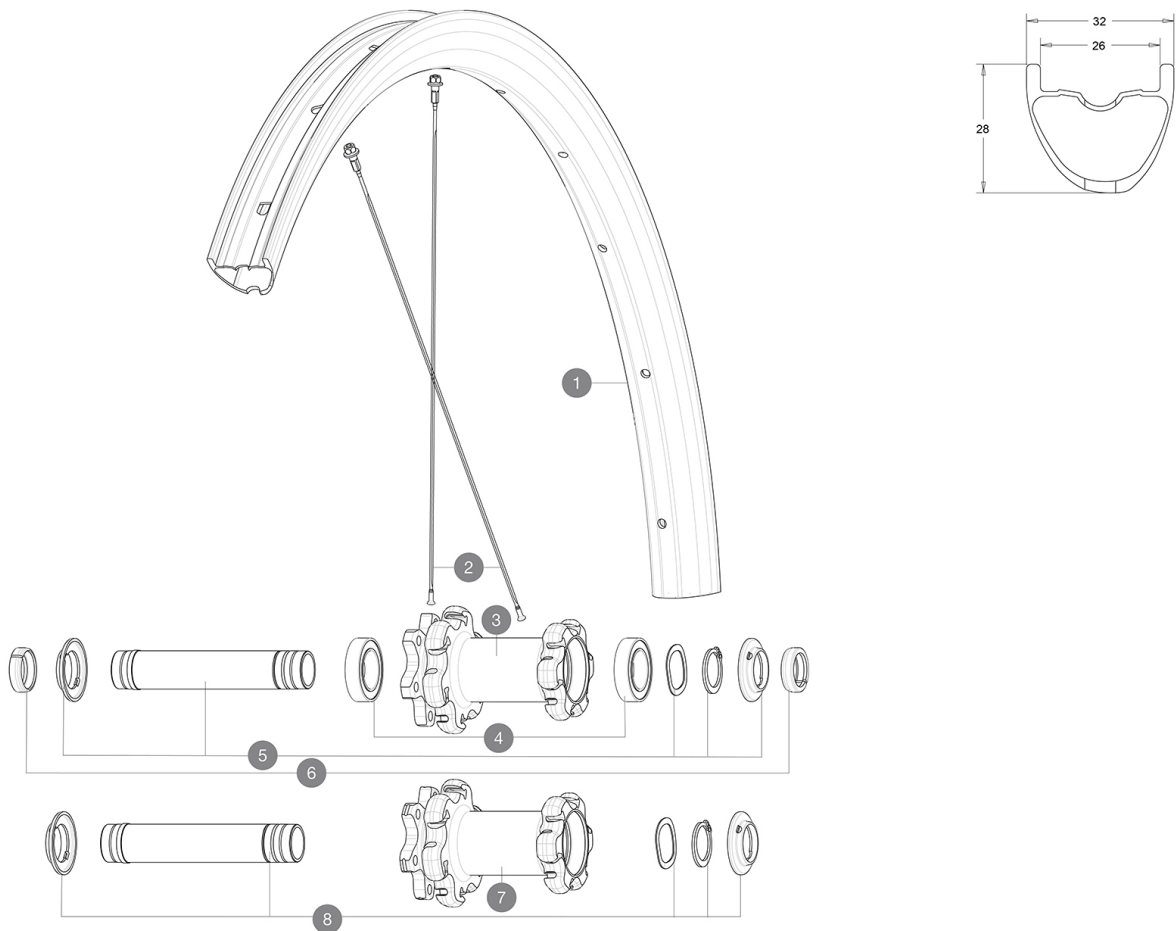

REFERENCES WHEELS

RIMS

&NBSP;:

1	V3060110	KIT FRONT RIM XA PRO CARBON 29"
	V3750101	35mm UST Green Tape for 30mm wide rims

SPOKES

2	V2387801	KIT 12 FRIT/REAR XA PRO CARBON 29" EXTRA FLAT SPOKE 288mm +
---	----------	---

HUB SHELLS

3	N/A	HUB BODY
4	V2500901	KIT BEARINGS 18x30x7 + WAVED WASHER + CLIP
5	V2372301	KIT 100mm AXLE QRM AUTO MTB > 2019
7	N/A	HUB BODY
8	V2372401	KIT 110mm AXLE QRM AUTO MTB > 2019

OPTIONS

V2374401	TORQUE CAPS 15*31 Adapter MTB QRM Auto > 2019 Frt HUB
----------	---

ADAPTERS

6	V2372501	15mm MTB Axle Cap QRM Auto From 2019
	99694101	ADAPTER Ft 15 to 9mm QR

MAVIC XA Pro Carbon 29 19

COMPATIBILITY

Freewheel: Shimano Micro Spline	
---------------------------------	--

Specifications

WHEEL WEIGHTS