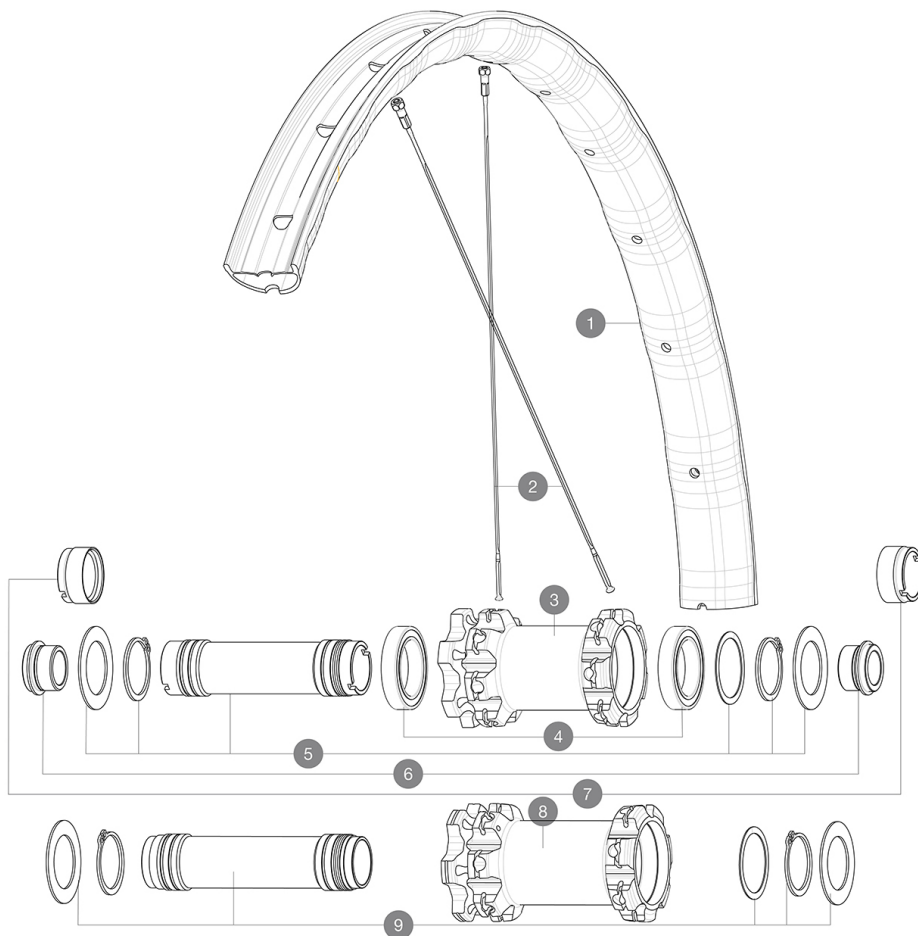

MAVIC E-XA30 Elite 27,5

1
2019
FRONT

ASTM CATEGORY 4 : ENDURO AND TRAIL RIDING

For a longer longevity of the wheel, Mavic recommends that the total weight supported by the wheels don't exceed 150kg, bike included

Recommended tyre sizes: 60mm to 76mm (2.35" to 3.0")

REFERENCES WHEELS

F84071 E-Xa30 Elite 27,5 Ft

F84081 E-XA30 Elite 27,5 Ft Boost

RIMS

&NBSP;:

1	V3762710	KIT FRONT RIM E-XA Elite 19 27,5"
	V3750101	35mm UST Green Tape for 30mm wide rims

SPOKES

2	V3820701	KIT 14 FRONT DEEMAX ELITE/E-XA ELITE 19 27,5" FLAT BUTTED S

HUB SHELLS

3	N/A	HUB BODY
4	M40179	FRONT BEARING 25x37x7 20mm AXLE
5	V2373801	KIT 20x110mm AXLE QRM AUTO MTB > 2019
8	N/A	HUB BODY
9	V2373701	KIT 20x110mm BOOST AXLE QRM AUTO MTB > 2019

ADAPTERS

6	12982801	ADAPTER Ft 20 to 15mm
7	12982901	ADAPTER Ft 20x110mm