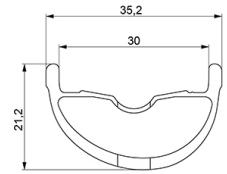

Recommended tyre sizes: 60mm to 76mm (2.35" to 3.0")

REFERENCES WHEELS

F84141 E-Xa30 Elite 29 Ft

F84151 E-XA30 Elite 29 Ft Boost

RIMS

&NBSP;:

1	V3763210	KIT FRONT RIM E-XA ELITE 19 29"
	V3750101	35mm UST Green Tape for 30mm wide rims

COMPATIBILITY

Freewheel: Shimano/Sram or XD	
Front axle: 15mm, convertible to 20mm thru axle with included adapters	
Freewheel: Shimano Micro Spline	

Specifications

RIMS

- **Material** : Mactal
 - **Joint** : SUP
 - **Drilling** : traditional
 - **Weight reduction** : ISM 4D
- E-Bike specific rim profile
- **Valve hole diameter** : 6.5 mm
 - **Tyre** : UST Tubeless and tubetype
 - **Internal width** : 30 mm
- Use with Mavic Tubeless Tape
- **ETRTO size 27.5"** : 584x30TSS
 - **ETRTO size 29"** : 622x30TSS

SPOKES

- **Material** : steel
- **Shape** : straight pull, flat, double butted
- **Count** : 28 front and rear
- **Lacing** : front and rear crossed 3

WHEEL HUB

- **Front and rear bodies** : aluminum
 - **Axle material** : aluminum
- Auto adjust sealed cartridge bearings (QRم Auto), front and rear
- **Freewheel** : Instant Drive 360 steel

VERSIONS

- **Disc standard** : 6 Bolts only
- **Hub width** : Boost only (front 110, rear 148)
- **Freewheel** : Shimano/Sram or XD

WHEEL WEIGHTS