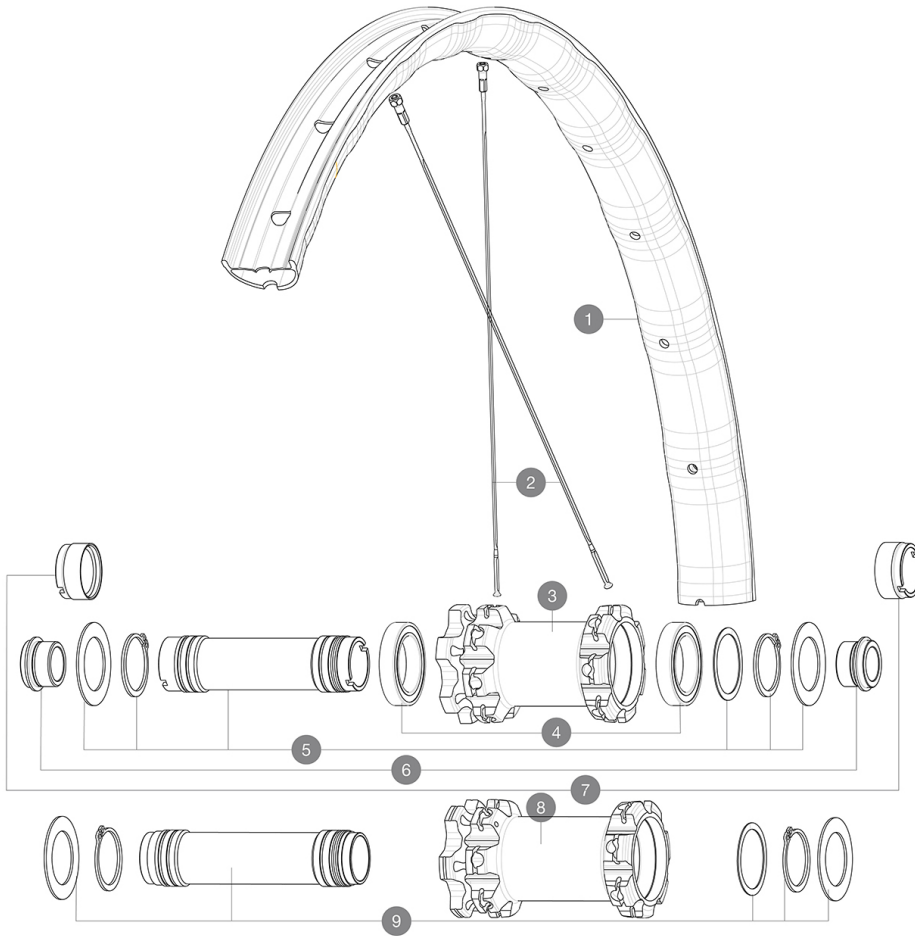

Recommended tyre sizes: 60mm to 76mm (2.35" to 3.0")

REFERENCES WHEELS

F84141 E-Xa30 Elite 29 Ft

F84151 E-XA30 Elite 29 Ft Boost

RIMS

&NBSP;:

1	V3763210	KIT FRONT RIM E-XA ELITE 19 29"
	V3750101	35mm UST Green Tape for 30mm wide rims

SPOKES

2	V3821201	KIT 14 FRONT DEEMAX ELITE/E-XA ELITE 19 29" FLAT BUTTED SPO
---	----------	---

HUB SHELLS

3	N/A	HUB BODY
4	M40179	FRONT BEARING 25x37x7 20mm AXLE
5	V2373801	KIT 20x110mm AXLE QRM AUTO MTB > 2019
8	N/A	HUB BODY
9	V2373701	KIT 20x110mm BOOST AXLE QRM AUTO MTB > 2019

COMPATIBILITY

Freewheel: Shimano/Sram or XD	
Front axle: 15mm, convertible to 20mm thru axle with included adapters	
Freewheel: Shimano Micro Spline	

Specifications

RIMS

- **Material** : Mactal
 - **Joint** : SUP
 - **Drilling** : traditional
 - **Weight reduction** : ISM 4D
- E-Bike specific rim profile
- **Valve hole diameter** : 6.5 mm
 - **Tyre** : UST Tubeless and tubetype
 - **Internal width** : 30 mm
- Use with Mavic Tubeless Tape
- **ETRTO size 27.5"** : 584x30TSS
 - **ETRTO size 29"** : 622x30TSS

SPOKES

- **Material** : steel
- **Shape** : straight pull, flat, double butted
- **Count** : 28 front and rear
- **Lacing** : front and rear crossed 3

WHEEL HUB

- **Front and rear bodies** : aluminum
 - **Axle material** : aluminum
- Auto adjust sealed cartridge bearings (QRم Auto), front and rear
- **Freewheel** : Instant Drive 360 steel