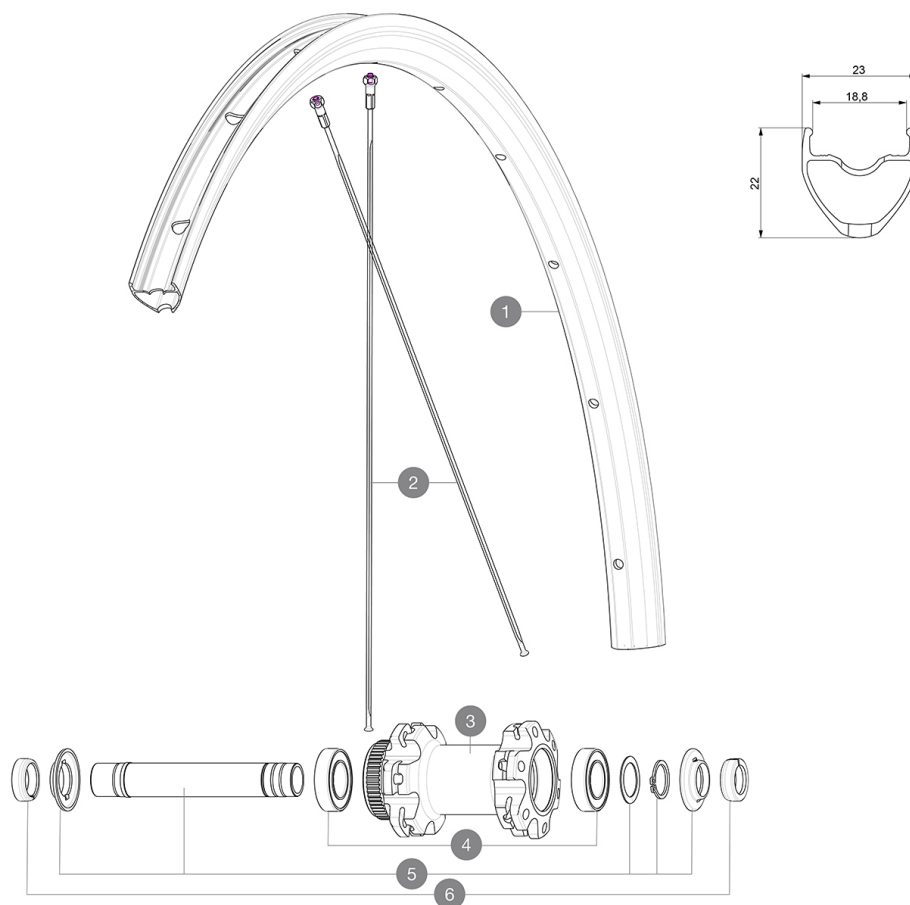

## REFERENCES WHEELS

### RIMS

&NBSP;:

1	janteavroutedis	FRONT ROAD DISC RIM
	V2620101	UST RIM TAPE 25mm (for 21-24mm wide rim)

### HUB SHELLS

3	N/A	HUB BODY
4	M40129	KIT 2 BEARINGS 6902 15x28x7
5	V2373301	KIT QRM AUTO FRONT AXLE 12mm > 2019

Use with Mavic Tubeless Tape  
Use with Mavic Tubeless Tape

**WHEEL HUB**

- **Rear** : Quick Release, 12x142 and 12x135 compatible
- **Rear** : Quick Release, 12x142 and 12x135 compatible

**VERSIONS**

- **Disc standard** : Center Lock(R) only
- **Disc standard** : Center Lock(R) only