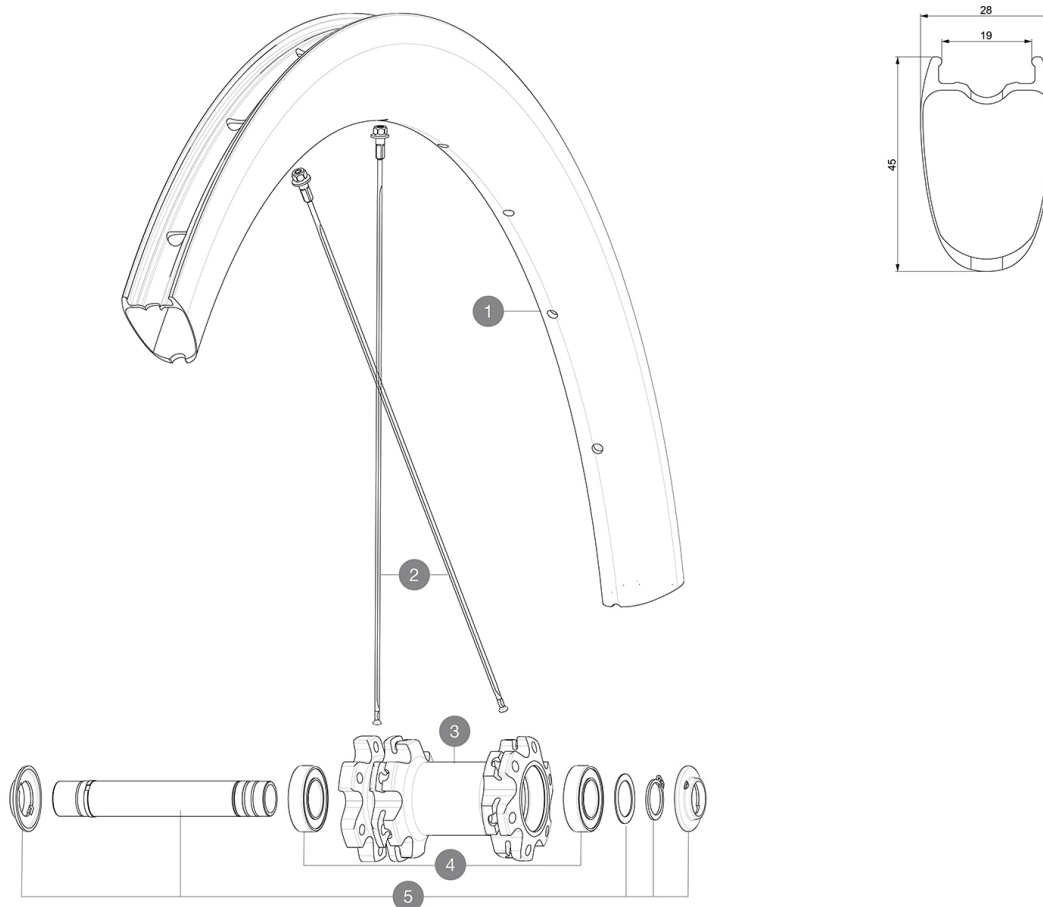

Max. Pressure: see indication on wheel and tyre. If they differ, use the lower of the 2

**REFERENCES WHEELS**

F86951 CosPCUST D6B EBM20 Ft

**RIMS**

&NBSP;:

1	V4092815	Kit Front/Rear rim Cosmic SL 45 Disc
1	V2736210	KIT FRONT RIM COSMIC PRO CARBON UST Disc - while stock last
	V2620101	UST RIM TAPE 25mm (for 21-24mm wide rim)

**SPOKES**

2	V4161201	Kit 12 Front/Rear non Drive Side Stainless Spokes 273 Cosmic
2	V3665901	KIT 12 FRT/NDS COSMIC PRO CARBON UST Disc SPOKE 273 + nipple

**HUB SHELLS**

3	N/A	HUB BODY
4	M40129	KIT 2 BEARINGS 6902 15x28x7
5	V2373301	KIT QRM AUTO FRONT AXLE 12mm > 2019

## *Specifications*

WHEEL WEIGHTS