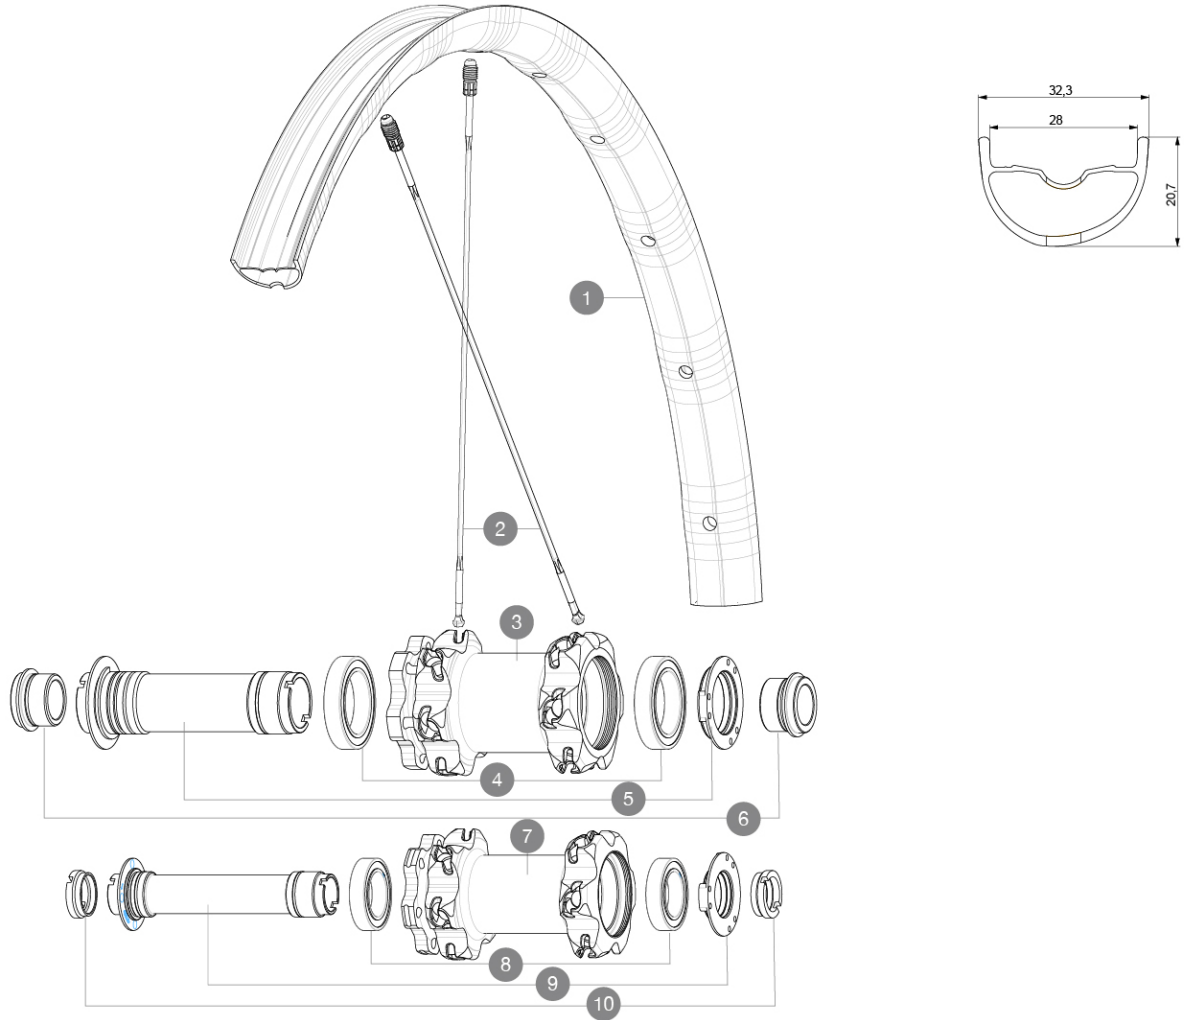

MAVIC **DEEMAX PRO SAM HILL 27,5**

ASTM CATEGORY 4 : ENDURO AND TRAIL RIDING

For a longer longevity of the wheel, Mavic recommends that the total weight supported by the wheels don't exceed 120kg, bike included

For a longer longevity of the wheel, Mavic recommends that the total weight supported by the wheels doesn't exceed 150kg, bike included

Recommended tyre sizes: 46mm to 64mm (1.8" to 2.5")

REFERENCES WHEELS

F89111 DEEMPRO SH INT 27,5 BST

F89731 DEEMPRO SH INT 27,5 BST20

**RIMS**

&NBSP::

1	V3764410	KIT FRONT RIM DEEMAX PRO SH 27,5"
----------	----------	-----------------------------------

SPOKES

2	36674901	KIT 12 FT XMAX END/FT-NDS DEEMAX PRO 27,5" ALU SPK 275mm
----------	----------	--

OPTIONS

V2650201	ADAPTER Front Torque Cap 15x31 MTB QRM +
----------	--

ADAPTERS

6	12982801	ADAPTER Ft 20 to 15mm
10	B4104401	ADAPTER Ft 15mm QRM+
	12982901	ADAPTER Ft 20x110mm
	12982701	ADAPTER Ft 20 to 9mm QR incl.
	B4104301	ADAPTER Ft 9mm QR QRM+