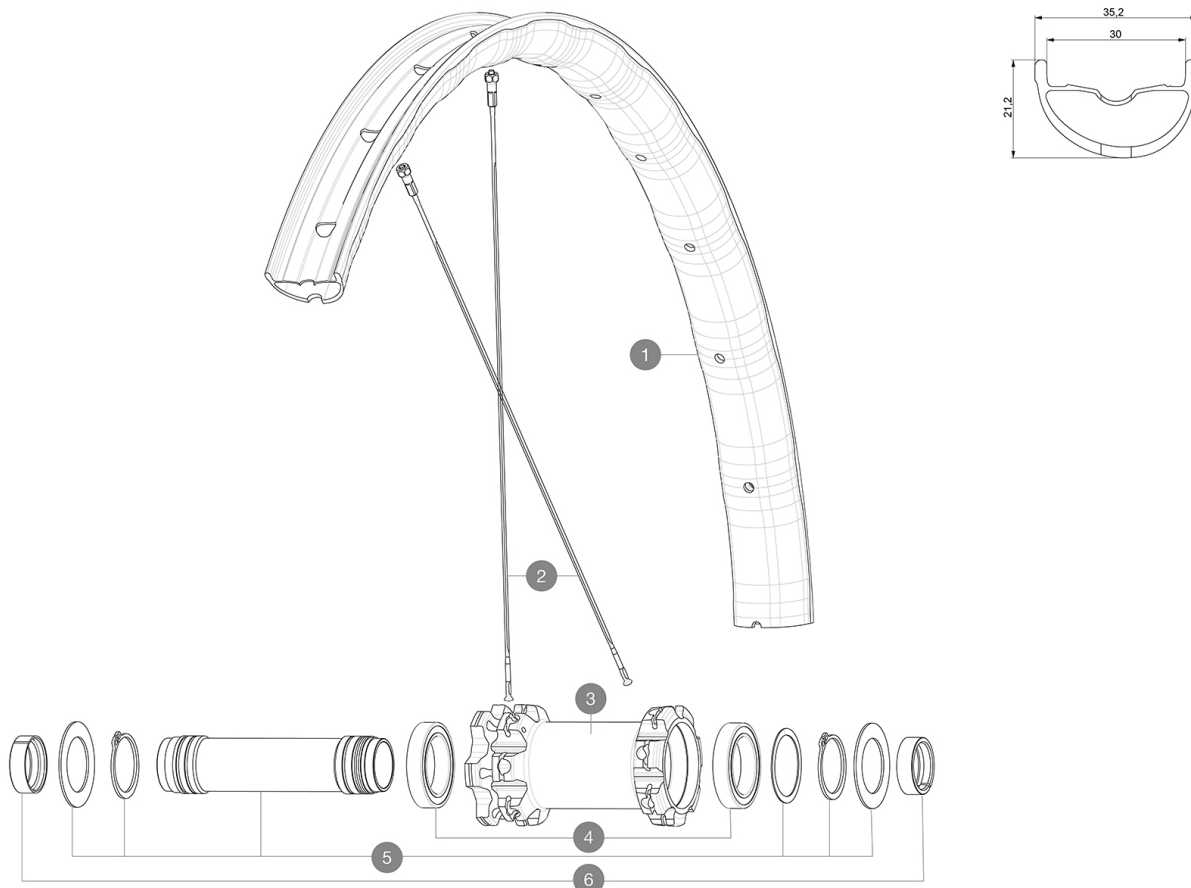

ASTM CATEGORY 4 : ENDURO AND TRAIL RIDING

For a longer longevity of the wheel, Mavic recommends that the total weight supported by the wheels don't exceed 150kg, bike included

Recommended tyre sizes: 60mm to 76mm (2.35" to 3.0")

REFERENCES WHEELS

F89272 E-XA30 Elite 29 Ft Boost

RIMS

&NBSP;:

1	janteavvtdisc V3750101	FRONT MTB DISC RIM 35mm UST Green Tape for 30mm wide rims

SPOKES

2	V3821201	KIT 14 FRONT DEEMAX ELITE/E-XA ELITE 19 29" FLAT BUTTED SPO

HUB SHELLS

3	N/A	HUB BODY
4	M40179	FRONT BEARING 25x37x7 20mm AXLE
5	V2373701	KIT 20x110mm BOOST AXLE QRM AUTO MTB > 2019

OPTIONS

V2650401 TORQUECAP20*31 FT QRM AUTO MTB

ADAPTERS

6	V2680401 12982801	20x110 BOOST Front Adapter MTB wheels ADAPTER Ft 20 to 15mm