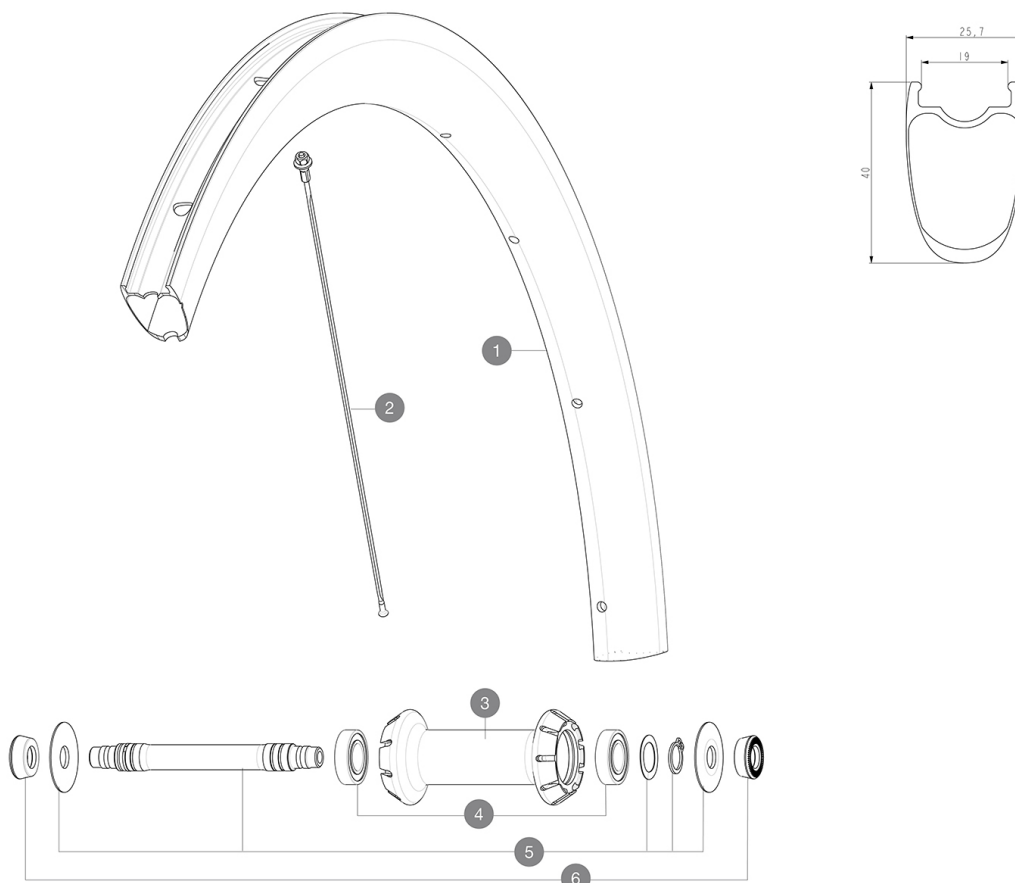

ASTM CATEGORY 1 : road only

Maximum tyre pressure: 4.4bar/64PSI with a 28mm tyre - 2.6bar/38PSI with a 64mm tyre
 For a longer longevity of the wheel, Mavic recommends that the total weight supported by the wheels doesn't exceed 120kg, bike included
 Maximum tyre pressure: 6.75bar/97PSI with a 23mm tyre - 3.8bar/55PSI with a 62mm tyre
 Recommended tyre sizes: 25 to 32 mm
 Max. Pressure: see indication on wheel and tyre. If they differ, use the lowest of the 2
 Maximum tyre size: width 62mm - pressure max. 3.8Bar/55PSI

REFERENCES WHEELS

F90201 COSMIC SL 40 RB 700 QR

RIMS

&NBSP::

1	V4092610	Kit Front rim Cosmic SL 40 RB
	V3720101	25mm UST Tape for 19 to 22mm Road Rims

SPOKES

2	V4163001	Kit 9 front Cosmic SL 40 RB butted stainless spoke 271mm + s
---	----------	--

HUB SHELLS

3	N/A	HUB BODY
4	M40078	FRONT HUB BEARINGS 6901 x 2
5	V2375801	Kit front axle RB for QRM auto hub + hoobster + wave washer

ADAPTERS

6	35117301	FT/RR FORK REST R-SYS/CC ULTIMATE > 2013/KSY PRO CARB T
---	----------	---

DELIVERED WITH

Mavic tyre sealant (rear wheel) (355 466 01)	
User guide	
BR301 quick releases (V24 501 01 frt, V24 502 01 rear)	
BR301 quick releases (V24 501 01 frt, V24 502 01 rear)	
BR301 quick releases (V24 501 01 frt, V24 502 01 rear)	
Carbon brake pads (V24 603 01 Shimano/Sram, V24 604 01 Campagnolo)	
Carbon brake pads (V24 603 01 Shimano/Sram, V24 604 01 Campagnolo)	
Carbon brake pads (V24 603 01 Shimano/Sram, V24 604 01 Campagnolo)	
BR301 quick releases (V24 501 01 frt, V24 502 01 rear)	
Carbon brake pads (V24 603 01 Shimano/Sram, V24 604 01 Campagnolo)	
UST valve and accessories (129 838 01)	
UST valve and accessories (129 838 01)	
UST valve and accessories (129 838 01)	
Pre-installed tubeless rim tape	
Pre-installed tubeless rim tape	
Pre-installed tubeless rim tape	
User guide	
User guide	