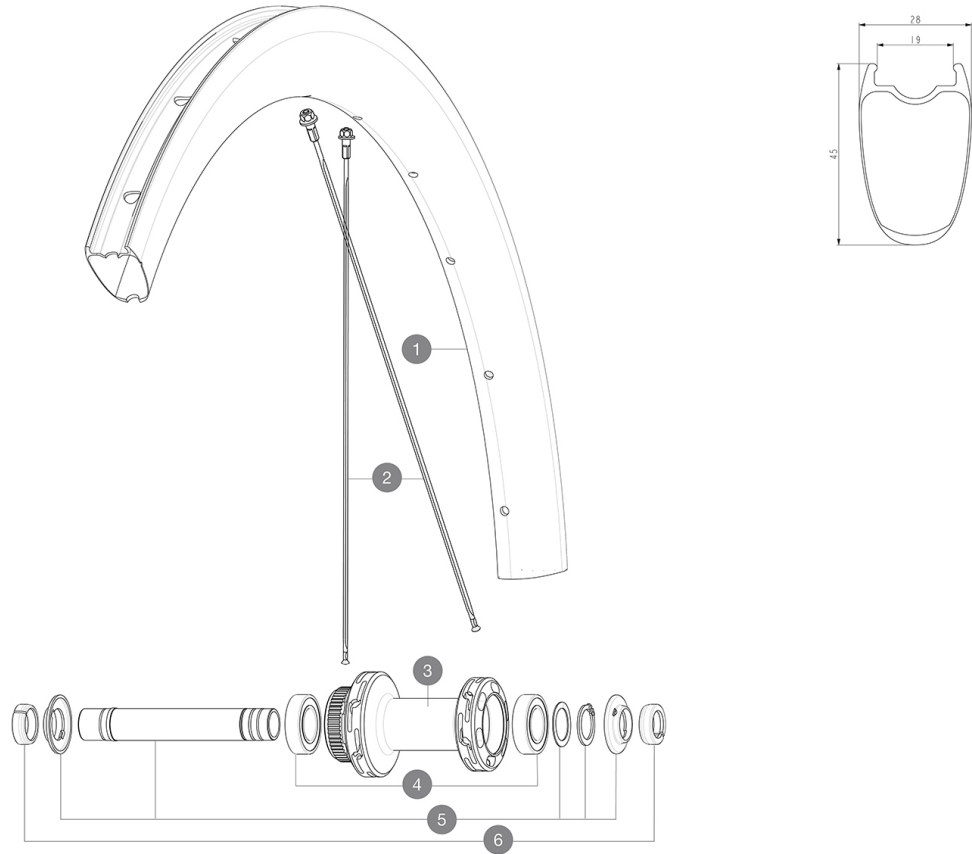

For a longer longevity of the wheel, Mavic recommends that the total weight supported by the wheels doesn't exceed 120kg, bike included

Recommended tyre sizes: 25 to 32 mm

Max. Pressure: see indication on wheel and tyre. If they differ, use the lowest of the 2

Maximum tyre size: width 62mm - pressure max. 3.8Bar/55PSI

REFERENCES WHEELS

F90291 COS SL 45 CL 700 12X100

**RIMS**

&NBSP::

1	V4092815	Kit Front/Rear rim Cosmic SL 45 Disc
	V3720101	25mm UST Tape for 19 to 22mm Road Rims