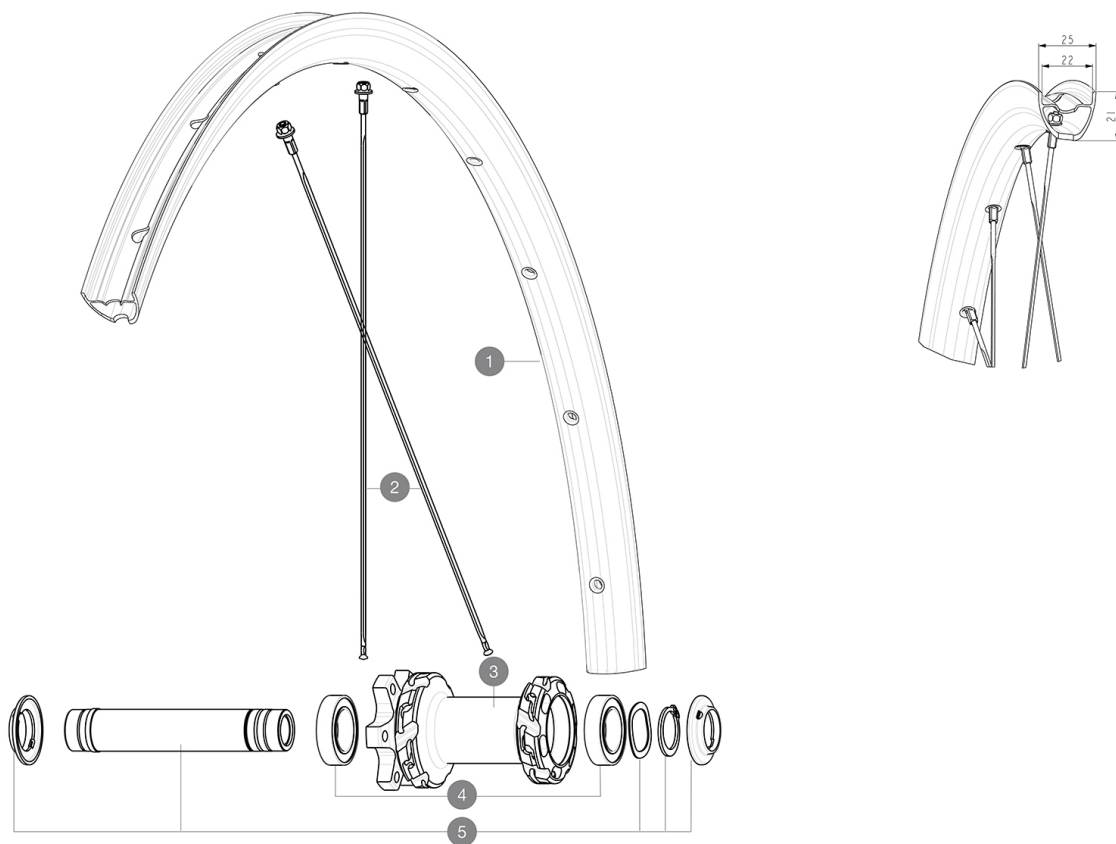

MAVIC ALLROAD S DISC EBM

1
2021
FRONT

Recommended tyre sizes: 28 to 64 mm (1.1" to 2.5")

REFERENCES WHEELS

F91081 ALLR S EBM INT 700

RIMS

&NBSP;;

1	V4092210	Kit Front rim EBM Allroad S
	V2620101	UST RIM TAPE 25mm (for 21-24mm wide rim)

SPOKES

2	V4162701	Kit 12 Front EBM Allroad S flat spoke 294 + steel nipple
---	----------	--

HUB SHELLS

3	N/A	HUB BODY
4	V2500901	KIT BEARINGS 18x30x7 + WAVED WASHER + CLIP
5	V2375501	Kit QRM auto front axle 100x12/15mm D6T

MAVIC ***ALLROAD S DISC EBM***

Specifications

WHEEL WEIGHTS