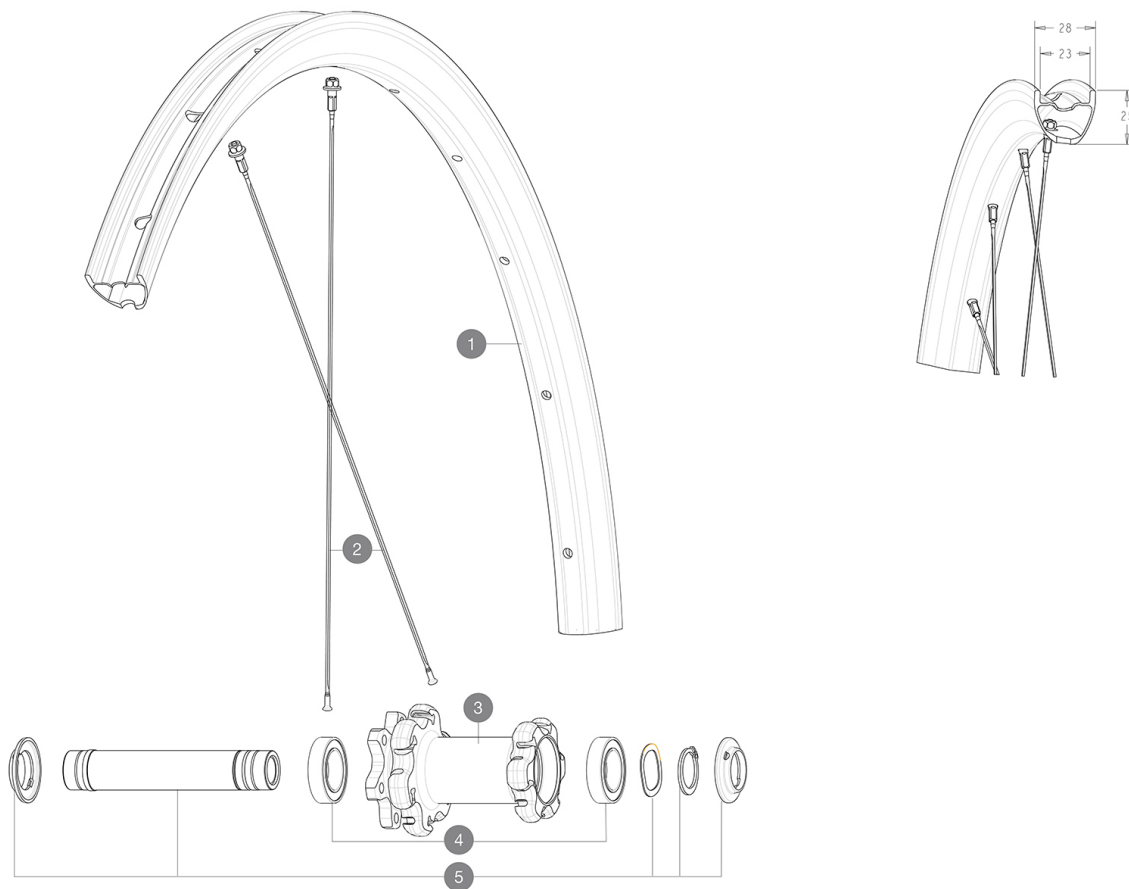

REFERENCES WHEELS

RIMS

&NBSP;:

1	V4092410	Kit Front rim EBM Allroad Pro Carbon SL while stock lasts
	V2620101	UST RIM TAPE 25mm (for 21-24mm wide rim)

SPOKES

2	V3821801	KIT 12 FRIT/REAR CROSSMAX PRO CARBON 29" EXTRA FLAT SPOKE 29
----------	----------	--

HUB SHELLS

3	N/A	HUB BODY
4	V2500901	KIT BEARINGS 18x30x7 + WAVED WASHER + CLIP
5	V2375501	Kit QRM auto front axle 100x12/15mm D6T

MAVIC ***ALLROAD PRO CARBON SL DISC EBM******Specifications*****VERSIONS**

• Freewheel : Shimano/Sram

WHEEL WEIGHTS