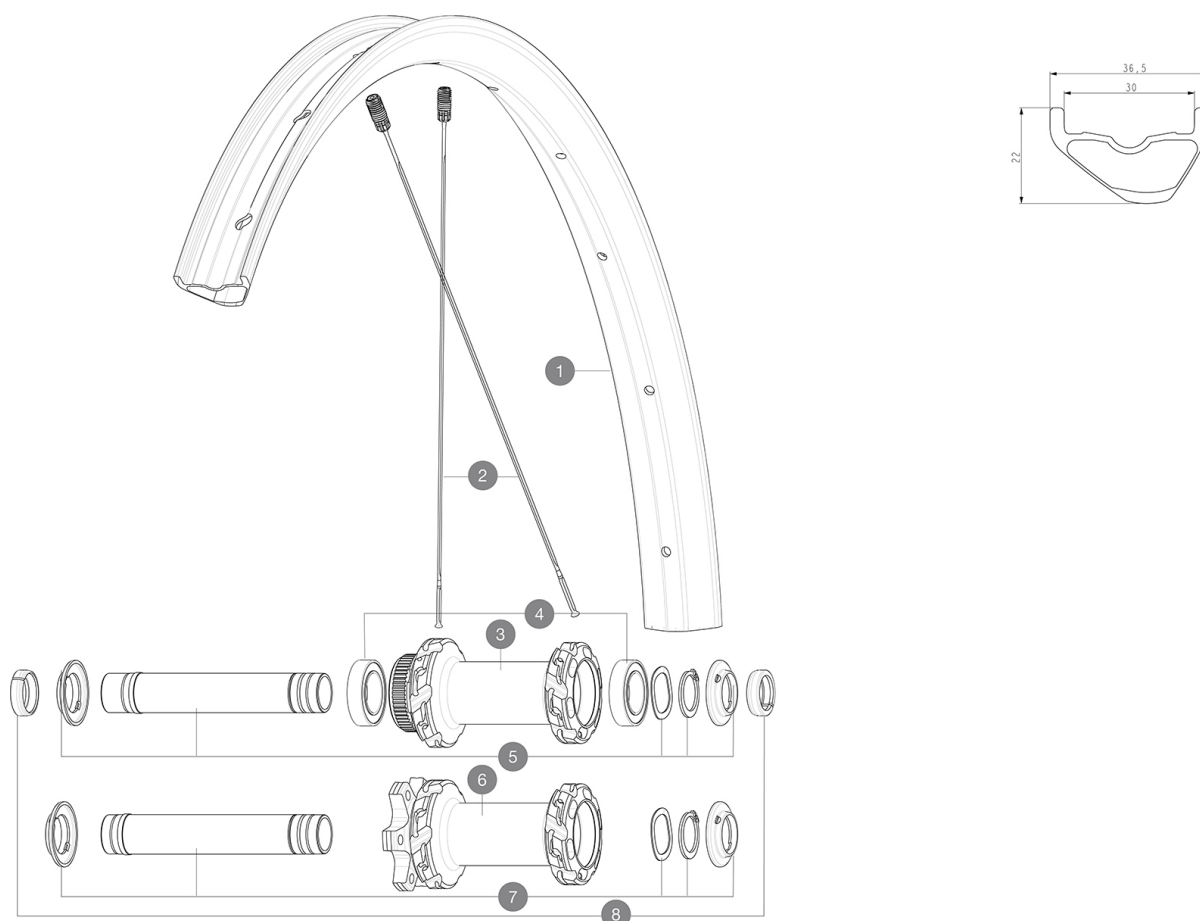

REFERENCES WHEELS

F90462 Crossmax Carbon XLR 29 FIBst* F91782 Crossmax Carbon XLR29DCLFIBst*

RIMS

&NBSP;:

1	V3765515	Kit Front/Rear rim Crossmax Carbon XLR 29"
	V3750101	35mm UST Green Tape for 30mm wide rims

SPOKES

2	V2381401	KIT 12 FT/RR BUTTED SPOKES 296mm MTB 29"
---	----------	------------------------------------------

HUB SHELLS

3	N/A	HUB BODY
4	V2500901	KIT BEARINGS 18x30x7 + WAVED WASHER + CLIP
5	V2375601	Kit 110mm axle QRM auto MTB from 2019 DCL
6	N/A	HUB BODY
7	V2372401	KIT 110mm AXLE QRM AUTO MTB > 2019

SPOKES

- **Material** : steel
- **Shape** : straight pull, flat, double butted
- **Nipples** : steel, ABS
- **Count** : 24 front and rear
- **Lacing** : front and rear crossed 2, contactless

WHEEL HUB

Hub available with 6-bolt or center lock (R) brake rotors

- **Axles** : Front 15X110 Boost ; Rear 12X148 Boost
- Infinity Hub
24 teeth ratchet
Instant Drive 360
QRM Auto

VERSIONS

- **Disc standard** : 6 Bolts or Center Lock (R)
- **Hub width** : Boost only (front 110, rear 148)
- **Freewheel** : SRAM XD, Shimano HG9, Shimano Micro-Spline
- **Diameter** : 27,5" and 29"