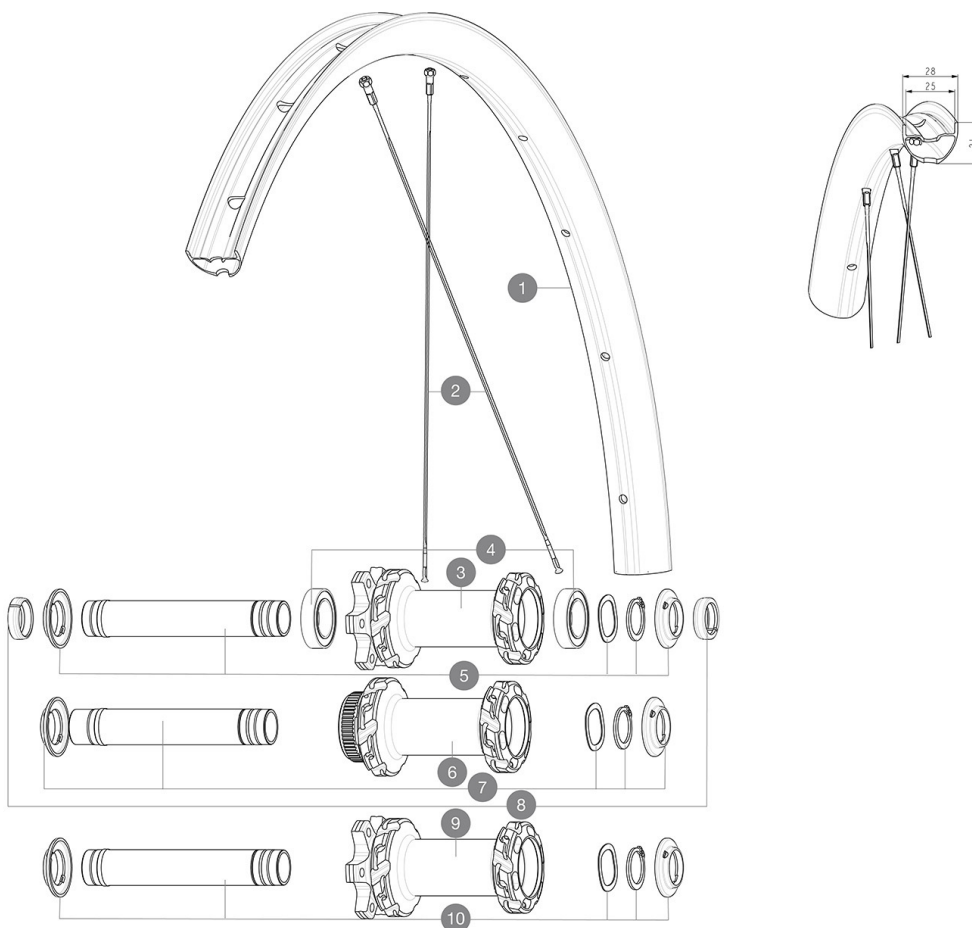

ASTM CATEGORY 3 : CROSS COUNTRY

Maximum tyre pressure: 4.1bar/59PSI with a 28mm tyre - 2.45bar/36PSI with a 64mm tyre
 For a longer longevity of the wheel, Mavic recommends that the total weight supported by the wheels doesn't exceed 150kg, bike included
 Non-Boost : 12x135 rear axle adapters (V2510901)
 Recommended tire sizes: 28 to 64 mm (1.1" to 2.5")
 Boost : Torque Caps for Center Lock hub (V2374401)

REFERENCES WHEELS

F92671	CROSSMAX INT 29 BST	F93661	CROSSMAX INT 29
F92681	CROSSMAX CL 29 BST		

RIMS

&NBSP;:

1	V3766715	Kit Front/Rear rim Crossmax 22 29"
	V2700101	UST Tape 28mm for 25 to 27mm wide rims

SPOKES

2	V2381401	KIT 12 FT/RR BUTTED SPOKES 296mm MTB 29"
----------	----------	--

HUB SHELLS

3	N/A	HUB BODY
4	V2500901	KIT BEARINGS 18x30x7 + WAVED WASHER + CLIP
5	V2372401	KIT 110mm AXLE QRM AUTO MTB > 2019
6	N/A	HUB BODY
7	V2375601	Kit 110mm axle QRM auto MTB from 2019 DCL
9	N/A	HUB BODY
10	V2372301	KIT 100mm AXLE QRM AUTO MTB > 2019
	V2374501	KIT 12mm FRT AXLE D6T QRM Auto Allroad 19

OPTIONS

V2374401	TORQUE CAPS 15*31 Adapter MTB QRM Auto > 2019 Frt HUB
----------	---

ADAPTERS

8	V2372501	15mm MTB Axle Cap QRM Auto From 2019
	99694101	ADAPTER Ft 15 to 9mm QR

MAVIC CROSSMAX 29

DELIVERED WITH