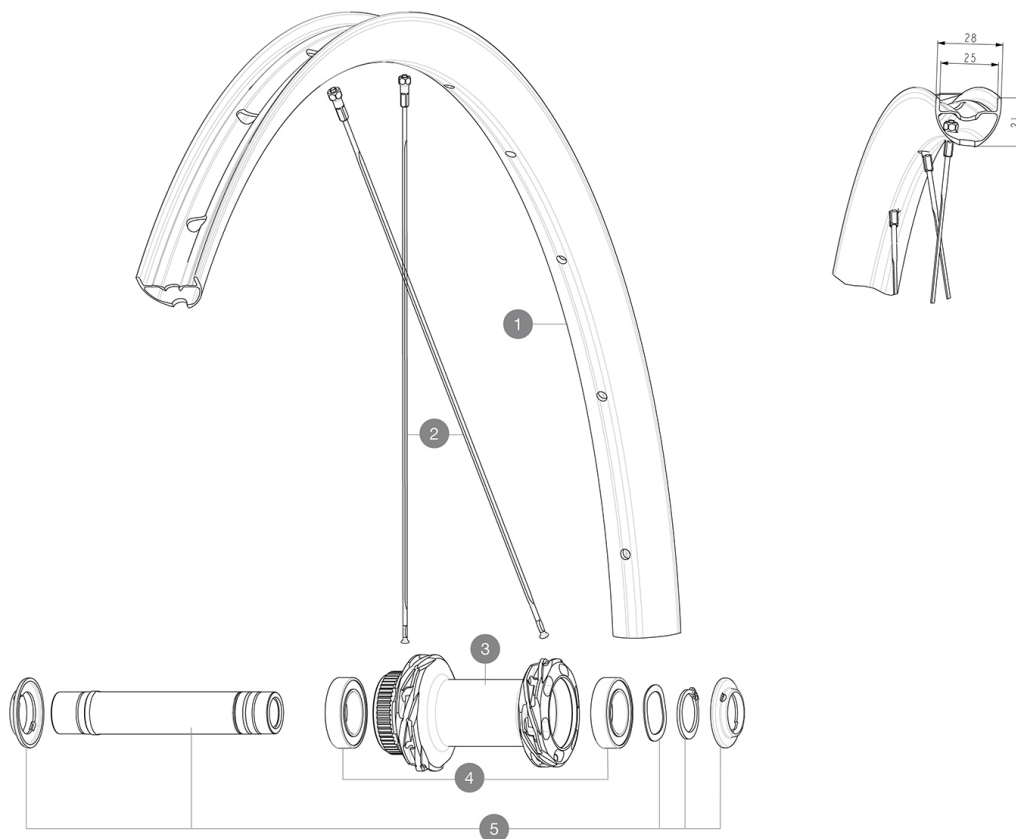

REFERENCES WHEELS

RIMS

&NBSP;:

1	V4095115	Kit Front/Rear rim Allroad 650B
	V2700101	UST Tape 28mm for 25 to 27mm wide rims

SPOKES

2	V4165001	Kit 12 Front/Rear Allroad 650B flat spoke 277 + nipple black
---	----------	--------------------------------------------------------------

HUB SHELLS

3	N/A	HUB BODY
4	V2500901	KIT BEARINGS 18x30x7 + WAVED WASHER + CLIP
5	V2374001	KIT 12x100mm FRONT AXLE DCL QRM AUTO ALLROAD > 2019

MAVIC ALLROAD 650B MAHLE

DELIVERED WITH

Pre-installed tubeless rim tape	
Pre-installed tubeless rim tape	
Pre-installed tubeless rim tape	

Specifications

WHEEL WEIGHTS