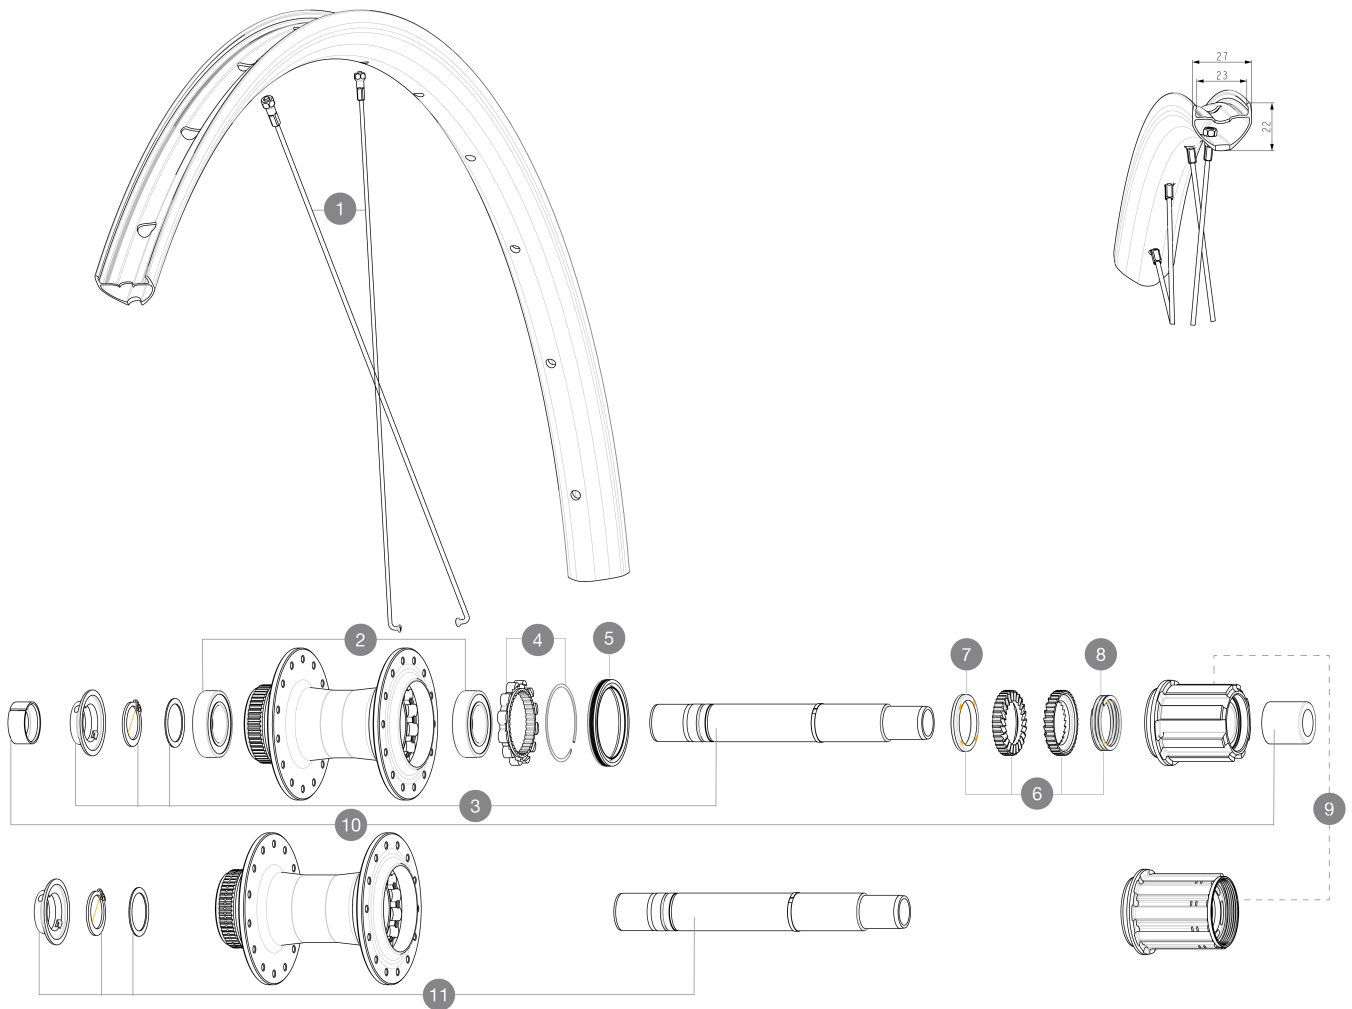

REFERENCES WHEELS

SPOKES

1 V00062331 Kit 14 ft/rr Jbent bk rd spk 298 29"+np

OPTIONS

V2373001 KIT ADJUST. SYSTEM QRM AUTO ID360 for 17x30x7 bearing

HUB SHELLS

2 M40076 HUB BEARINGS 17x30x7 6903 x 2
 3 V2373401 KIT ID360 135/142 DCL L1 AXLE WITH CLIP
 4 V2252701 KIT ID360 INSERT SHAPED EAR LOBE > 2017
 5 V00063631 Kit ID360 seal version 2 (larger)
 6 V2375201 KIT ID360 24 TEETH 2 RATCHET + MTB SPRING + PAD (specific)
 7 V2375401 KIT ID360 MTB 24T 3 NOISE REDUCING PADS
 8 V2372901 KIT 3 ID360 MTB SPRINGS
 9 V3430101 HG11 Freewheel Body ID360
 9 V3440101 ED11 Freewheel Body ID360
 11 V2375701 Kit ID360 148 DCL axle with circlip

ADAPTERS

10 V2510701 ID360V2RrAxleAdapt12x142/148
 V2510901 ID360 EVO RrAxleAdpt12x135/150
 V2510801 ID360 V2 RrAxleAdapt9x135

MAVIC *ALLROAD 1 23MM*

Specifications

WHEEL WEIGHTS