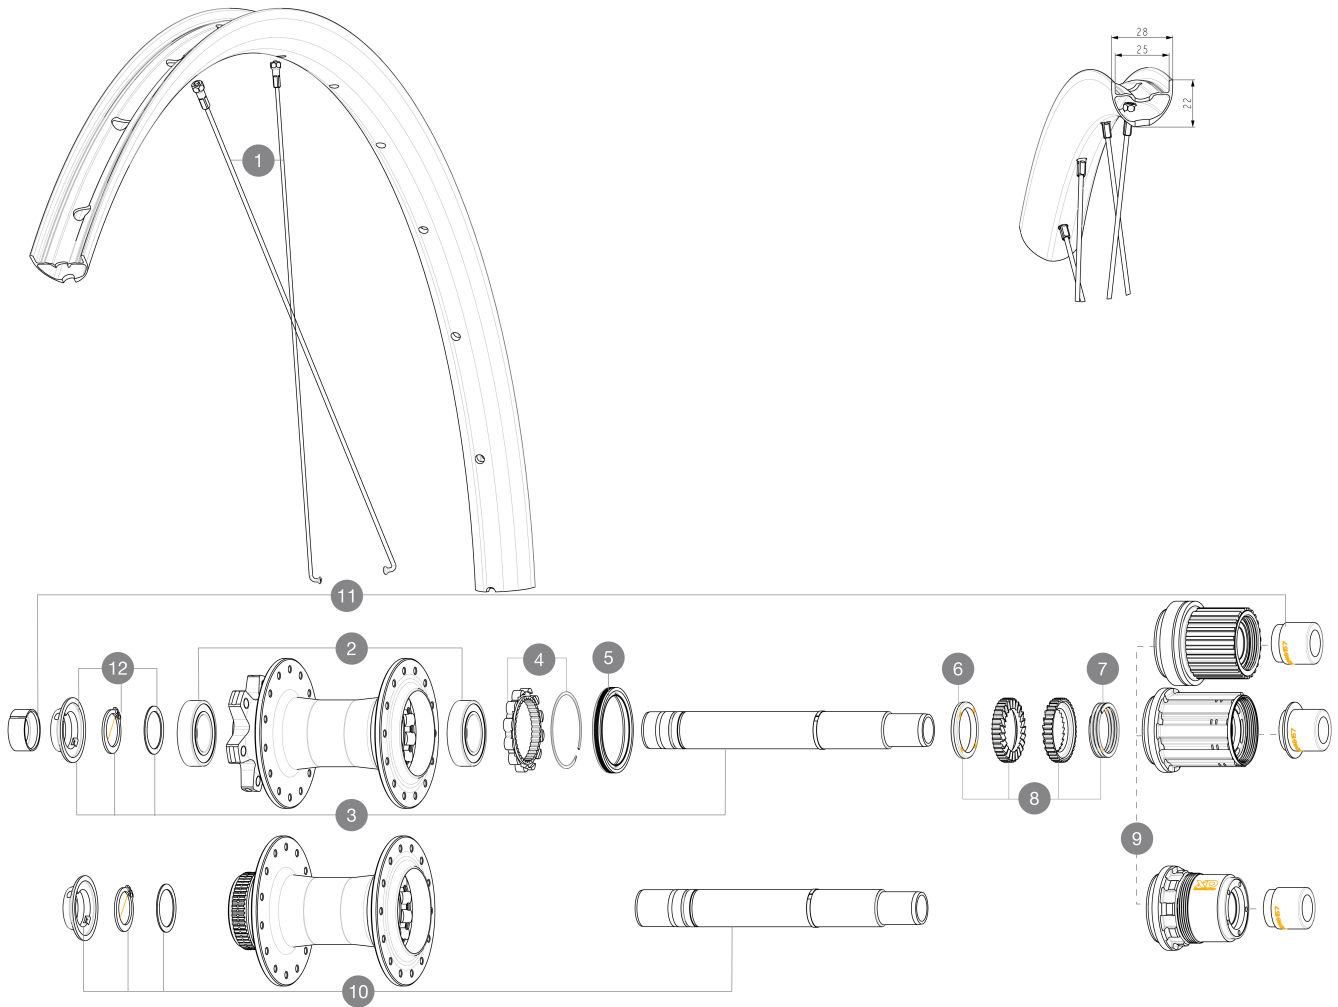

**SPOKES**

1	V00062331	Kit 14 ft/rr Jbent bk rd spk 298 29"+np
---	-----------	---

**HUB SHELLS**

2	M40076	HUB BEARINGS 17x30x7 6903 x 2
3	V2372201	KIT ID360 148 D6T AXLE WITH CLIP
4	V2252701	KIT ID360 INSERT SHAPED EAR LOBE > 2017
5	V2251601	KIT ID360 SEAL + GREASE
6	V2375401	KIT ID360 MTB 24T 3 NOISE REDUCING PADS
7	V2372901	KIT 3 ID360 MTB SPRINGS
8	V2375201	KIT ID360 24 TEETH 2 RATCHET + MTB SPRING + PAD (specific)
9	V3740101	XD MTB Freewheel Body ID360
9	V3990101	MicroSpline MTB Freewheel Body ID360
9	V3780101	HG9 Alloy MTB Freewheel Body ID360
10	V2375701	Kit ID360 148 DCL axle with circlip
12	V2373001	KIT ADJUST. SYSTEM QRM AUTO ID360 for 17x30x7 bearing

**ADAPTERS**

11	V2510701	ID360V2RrAxleAdapt12x142/148
	V2510801	ID360 V2 RrAxleAdapt9x135

**MAVIC** **CROSSRIDE 1 29 25MM****DELIVERED WITH**

Rim tape	
User guide	

**COMPATIBILITY**

Freewheel body: convertible SHIMANO HG MTB steel (kit V3790101 sold separately)	
Front axle: convertible from 15mm thru axle to Quick Release with included adapters	
Rear axle: 12mm thru axle, convertible to Quick Release with adapters (delivered with non-boost wheel)	

**Specifications****RIMS**

- **Material** : S6000 Aluminum
- **Height** : 22 mm
- **Joint** : sleeved
- **Internal width** : 30 mm
- **Drilling** : traditional (front/rear 28 holes)  
Disc brake specific profile  
E-Bike specific rim profile
- **ETRTO size 29"** : 622x25TSS
- **Tire** : clincher

**SPOKES**

- **Material** : steel
- **Count** : 20 front and rear  
R2R carbon spoke technology

**WHEEL HUB**

- **Body** : aluminum
- **Disc standard** : 6 Bolts or Center Lock<sup>®</sup>
- **Axle material** : aluminum
- **Rear body** : aluminum
- **Axles** : Front 15X110 (Boost) or 15x100 ; Rear 12X148 (Boost) or 12x142
- **Freewheel** : Shimano HG MTB / Shimano MS / Sram XD MTB
- **Freewheel** : FTS-L steel