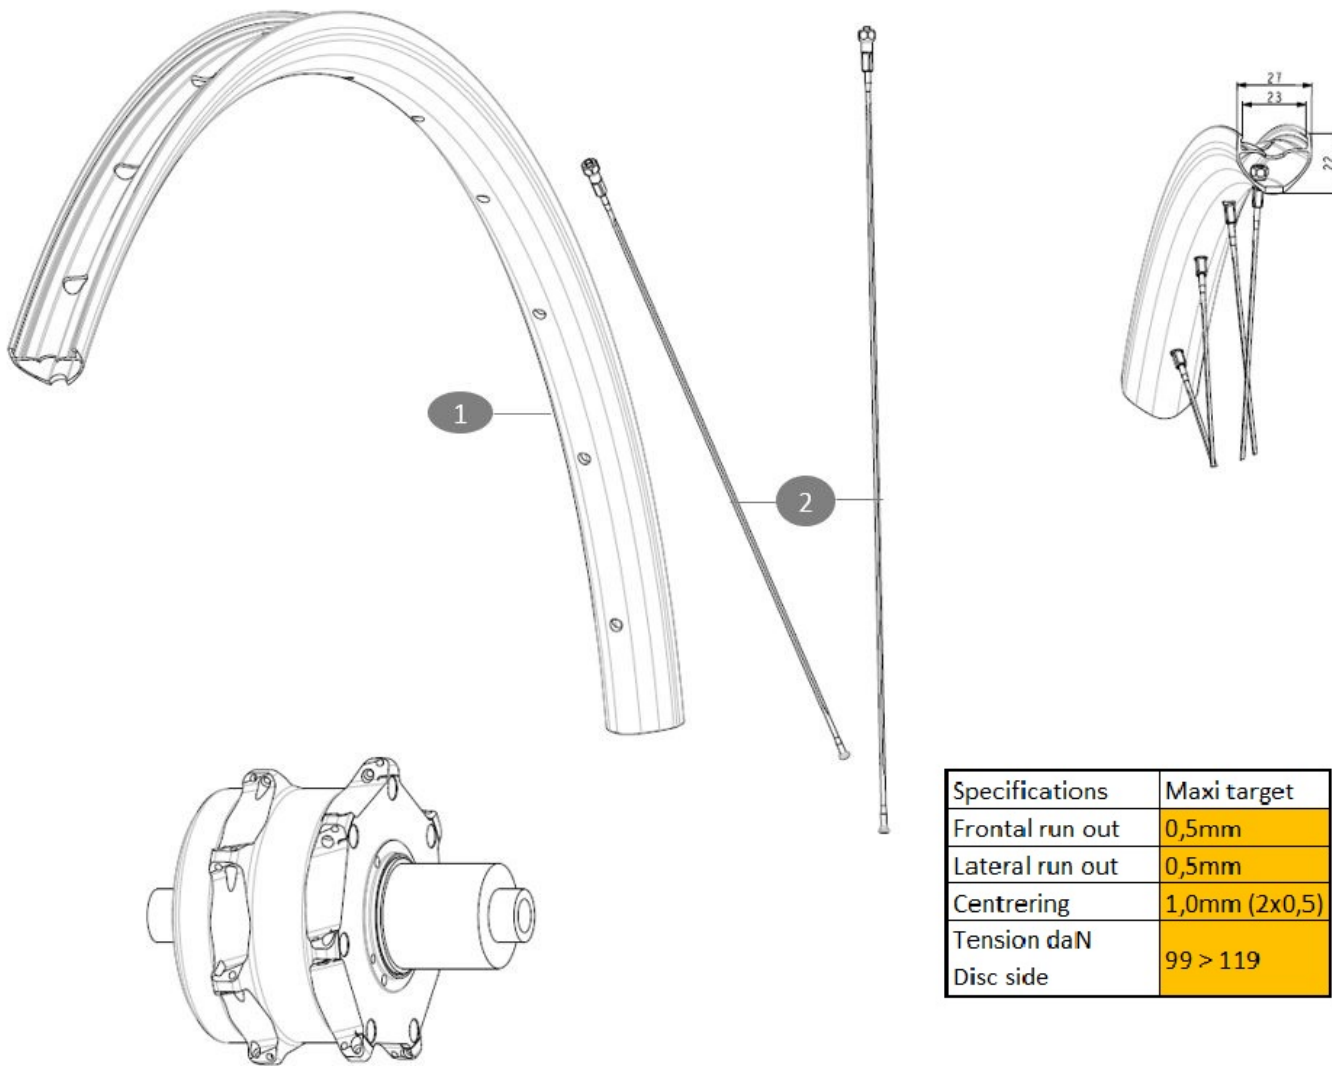

REFERENCES WHEELS

Specifications	Maxi target
Frontal run out	0,5mm
Lateral run out	0,5mm
Centring	1,0mm (2x0,5)
Tension daN Disc side	99 > 119

**RIMS**

&NBSP;:

- 1 V00054809 Kit Rear rim Allroad EBM X20
- V2700101 UST Tape 28mm for 25 to 27mm wide rims

**SPOKES**

- 2 V00054431 Kit 14 Allroad Spk286 EBMX20 + steel npl

**MAVIC** **ALLROAD 700 MAHLEX20****Specifications**

## WHEEL WEIGHTS