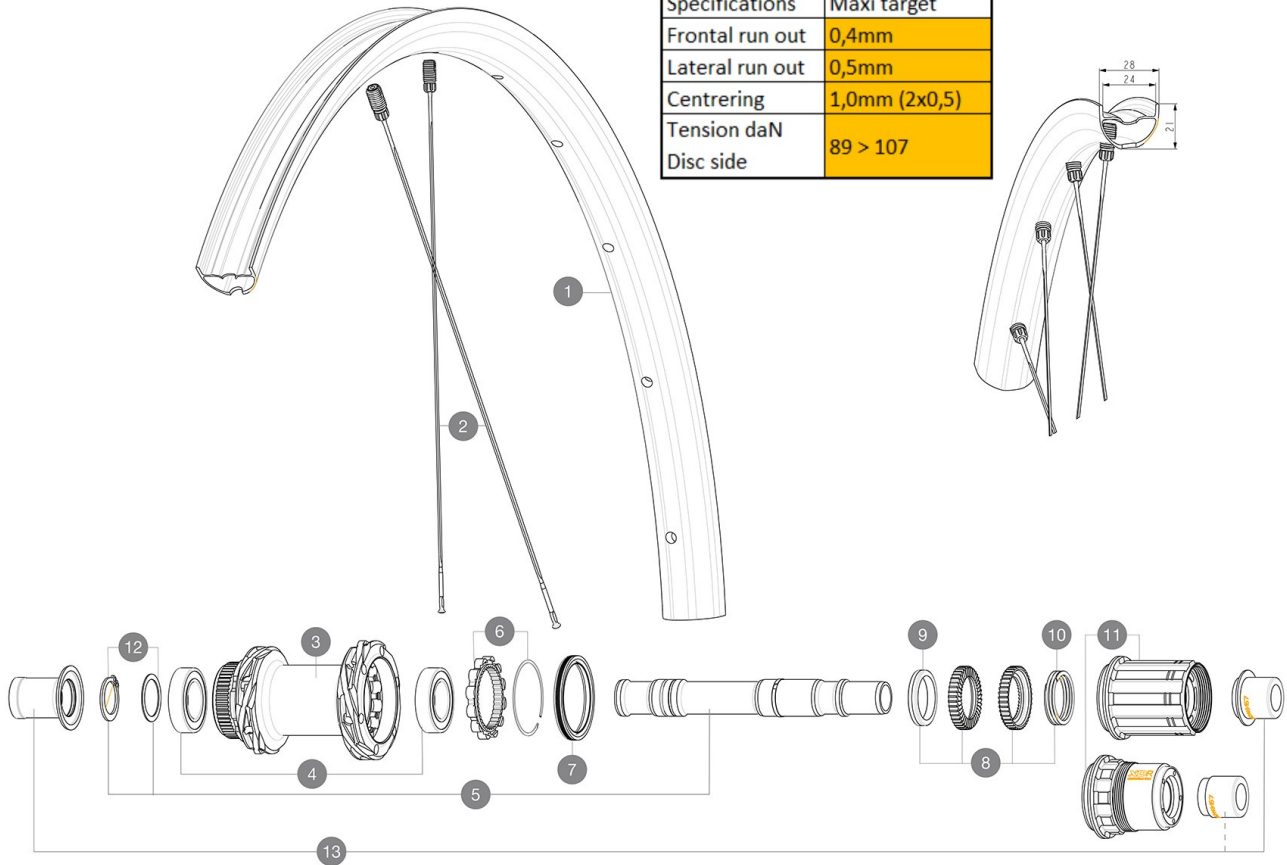

ASTM CATEGORY 2 : road and offroad with jumps less than 15cm
 Non-Boost : 12x135 rear axle adapters (V2510901)
 Boost : Torque Caps for Center Lock hub (V2374401)
 Freewheel: SRAM XD, Shimano HG9, Shimano Micro-Spline

REFERENCES WHEELS

Specifications	Maxi target
Frontal run out	0,4mm
Lateral run out	0,5mm
Centering	1,0mm (2x0,5)
Tension daN	89 > 107
Disc side	

RIMS

 :

2 V00097531 Kit Front/Rear rim Allroad S 23

SPOKES

1 V00096231 Kit 14 Front/Rear steel spoke M7/7 298mm

HUB SHELLS

3	N/A	HUB BODY
4	M40076	HUB BEARINGS 17x30x7 6903 x 2
5	V00046431	KIT AXE ID360 142LIGHT CL+CIR
6	V2252701	KIT ID360 INSERT SHAPED EAR LOBE > 2017
7	V2251601	KIT ID360 SEAL + GREASE
8	V2251701	KIT ID360 2 RATCHETS + SPRING + GREASE
9	V2500501	KIT ID360 3 PADS NOISE REDUCING
10	V2251801	KIT 3 ID360 ROAD SPRINGS
11	V3430101	HG11 Freewheel Body ID360
11	V2580101	FREEHUB BODY XD Road ID360
12	V2560501	KIT ADJUST. SYSTEM QRM AUTO ID360 for 17x28x7 bearing

OPTIONS

V2510801	ID360 V2 RrAxleAdapt9x135
V2510901	ID360 EVO RrAxleAdpt12x135/150
V2373401	KIT ID360 135/142 DCL L1 AXLE WITH CLIP

ADAPTERS

13 V3811001 KIT ROAD ID360 RR CL ENDCAP (12MM)

MAVIC **ALLROAD S****DELIVERED WITH**