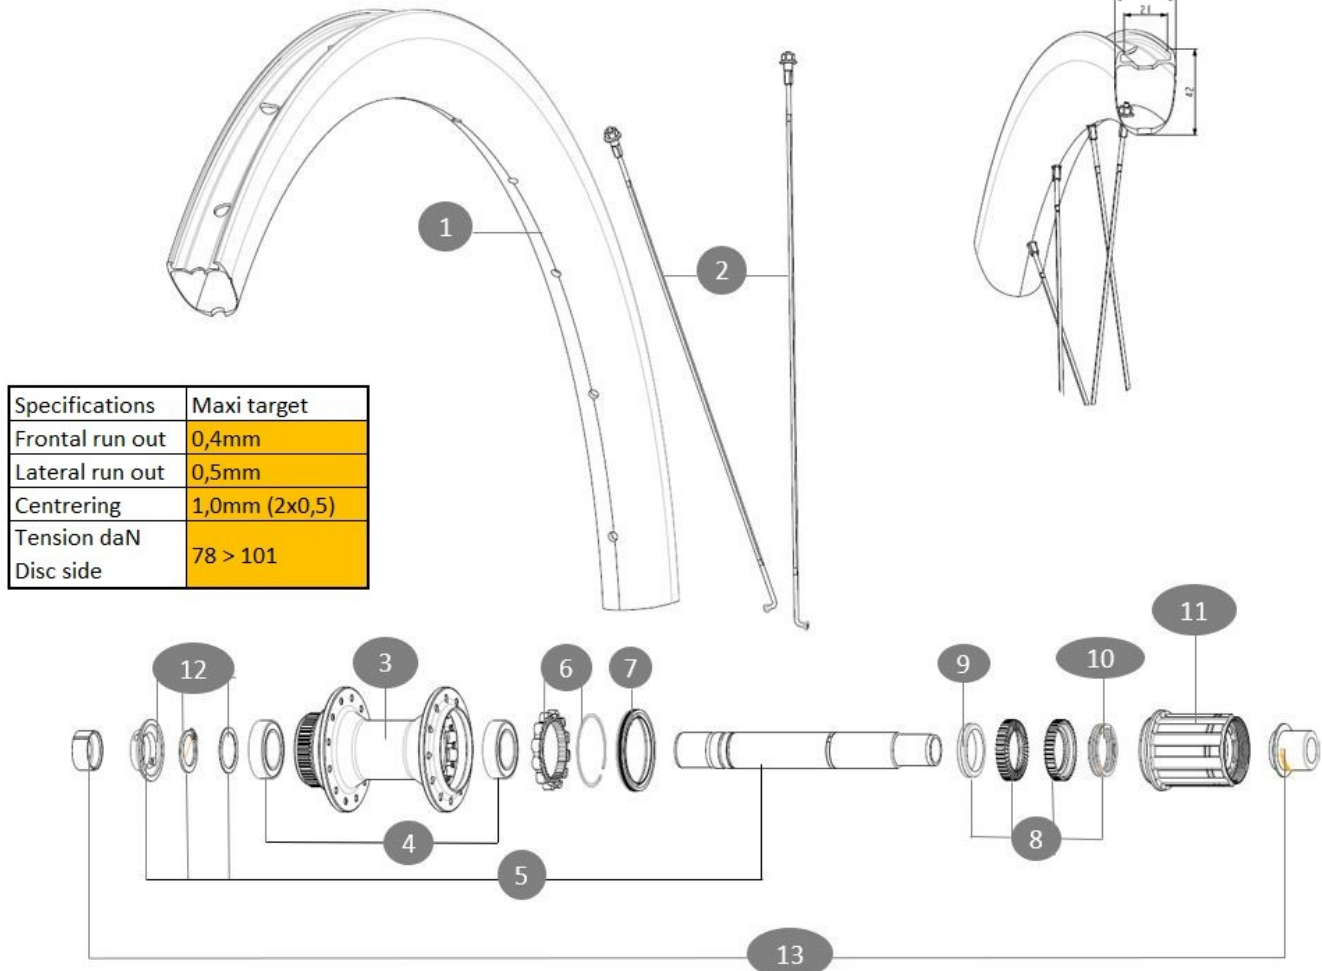

MAVIC **COSMIC S 42 DISC****REFERENCES WHEELS**

ASTM CATEGORY 2 : road and offroad with jumps less than 15cm

For a longer longevity of the wheel, Mavic recommends that the total weight supported by the wheels doesn't exceed 120kg, bike included

Jante arrière Cosmic S 42 Disc

**RIMS**

&NBSP;:

1	V00106031	KIT FT/RR RIM COSMIC S42 DISC
	V2620101	UST RIM TAPE 25mm (for 21-24mm wide rim)

SPOKES

2	V00106131	KIT 12FT/RR COSMIC S42 SPK 273
----------	-----------	--------------------------------

HUB SHELLS

3	N/A	HUB BODY
4	V2560401	KIT 2 BEARINGS 17x28x7 + WAVED WASHER + CLIP
5	V2373401	KIT ID360 135/142 DCL L1 AXLE WITH CLIP
6	V2252701	KIT ID360 INSERT SHAPED EAR LOBE > 2017
7	V2251601	KIT ID360 SEAL + GREASE
8	V2251701	KIT ID360 2 RATCHETS + SPRING + GREASE
9	V2500501	KIT ID360 3 PADS NOISE REDUCING
10	V2251801	KIT 3 ID360 ROAD SPRINGS
11	V3430101	HG11 Freewheel Body ID360
12	V2373001	KIT ADJUST. SYSTEM QRM AUTO ID360 for 17x30x7 bearing

ADAPTERS

13	V2510701	ID360V2RrAxleAdapt12x142/148
-----------	----------	------------------------------

MAVIC COSMIC S 42 DISC

2024
REAR

DELIVERED WITH

User guide	
UST valve and accessories (129 838 01)	
Pre-installed tubeless rim tape	
User guide	
Pre-installed tubeless rim tape	
UST valve and accessories (129 838 01)	