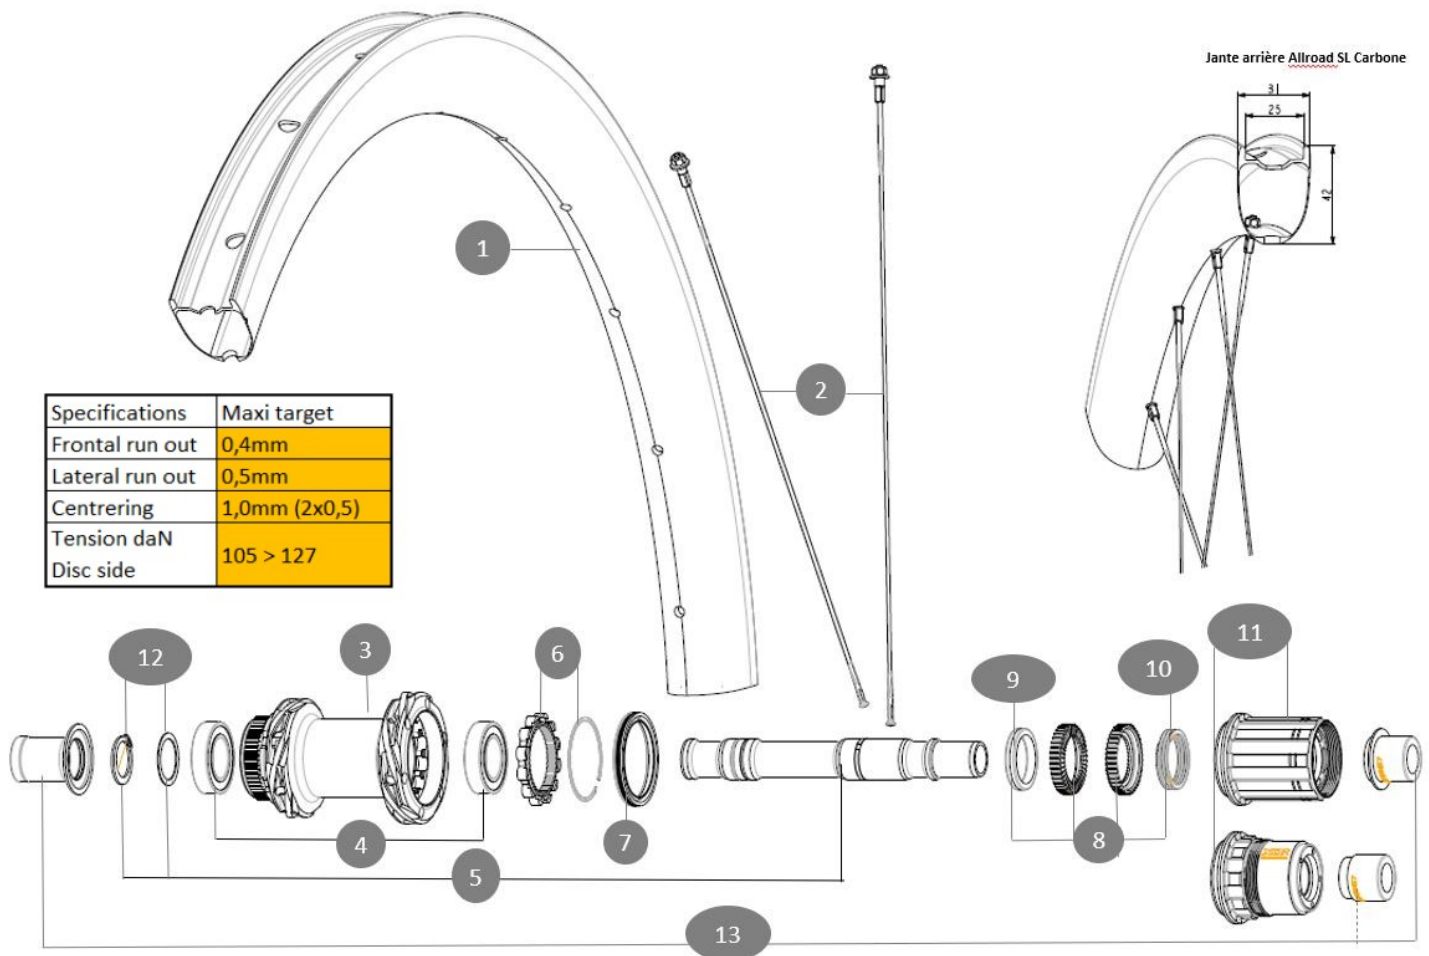

MAVIC ALLROAD SL CARBON

2024
REAR

REFERENCES WHEELS

ASTM CATEGORY 2 : road and offroad with jumps less than 15cm

For a longer longevity of the wheel, Mavic recommends that the total weight supported by the wheels doesn't exceed 120kg, bike included

Non-Boost : 12x135 rear axle adapters (V2510901)

Boost : Torque Caps for Center Lock hub (V2374401)

RIMS

&NBSP;:

1 V00104731 KIT FT/RR RIM ALRD SL CARBON

OPTIONS

V2510801 ID360 V2 RrAxleAdapt9x135

V2510901 ID360 EVO RrAxleAdpt12x135/150

V2373401 KIT ID360 135/142 DCL L1 AXLE WITH CLIP

SPOKES

2 V00104631 Kit 12 Front/Rear Allroad SL Carbon spoke 278mm

ADAPTERS

13 V3811001 KIT ROAD ID360 RR CL ENDCAP (12MM)

HUB SHELLS

3	N/A	HUB BODY
4	M40076	HUB BEARINGS 17x30x7 6903 x 2
5	V00046431	KIT AXE ID360 142LIGHT CL+CIR
6	V2252701	KIT ID360 INSERT SHAPED EAR LOBE > 2017
7	V2251601	KIT ID360 SEAL + GREASE
8	V2251701	KIT ID360 2 RATCHETS + SPRING + GREASE
9	V2500501	KIT ID360 3 PADS NOISE REDUCING
10	V2251801	KIT 3 ID360 ROAD SPRINGS
11	V2580101	FREEHUB BODY XD Road ID360
11	V3430101	HG11 Freewheel Body ID360
12	V2373001	KIT ADJUST. SYSTEM QRM AUTO ID360 for 17x30x7 bearing