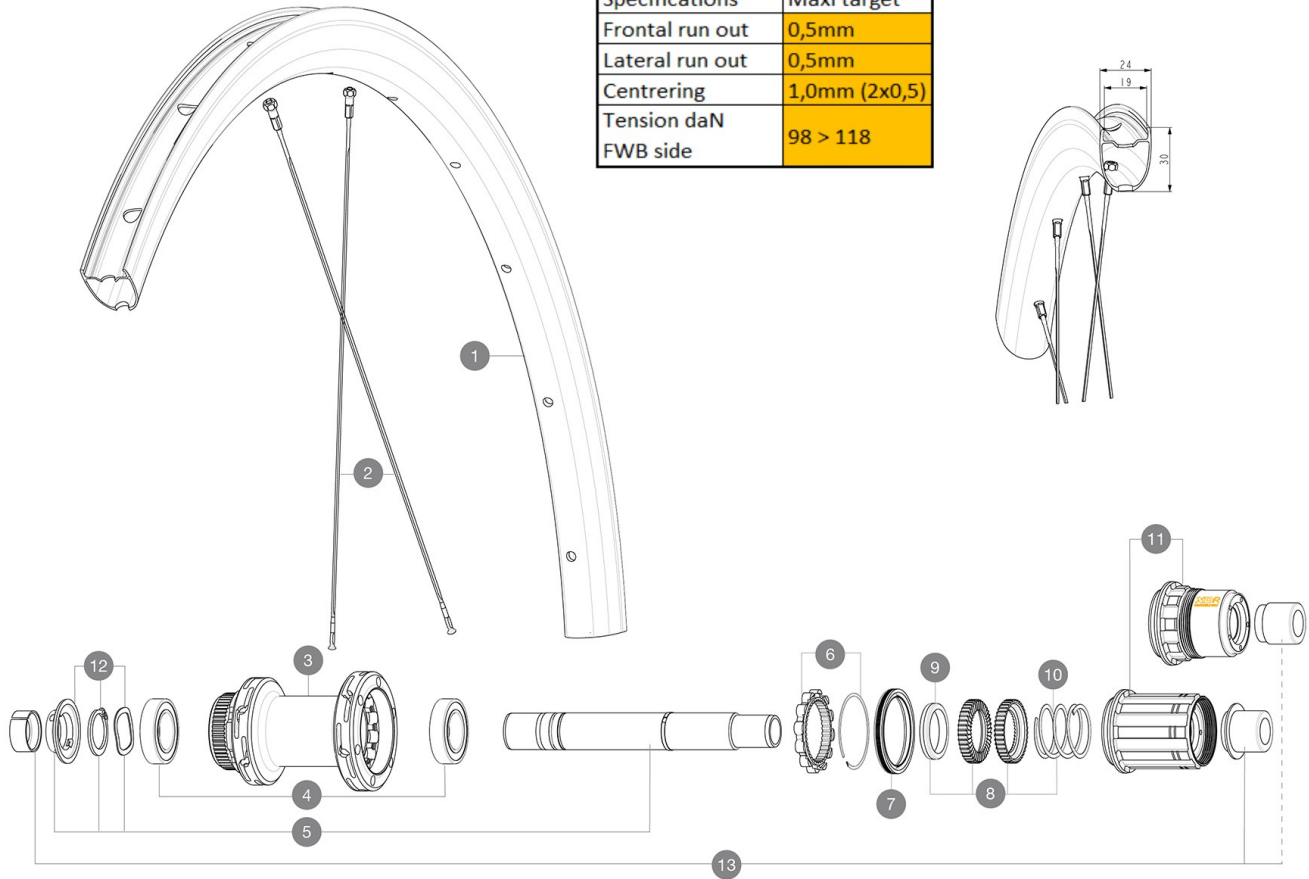

MAVIC **KSYRIUM 30 DISC**

ASTM CATEGORY 2 : road and offroad with jumps less than 15cm

For a longer longevity of the wheel, Mavic recommends that the total weight supported by the wheels doesn't exceed 120kg, bike included

Maximum tyre size: width 62mm - pressure max. 3.8Bar/55PSI

REFERENCES WHEELS

Specifications	Maxi target
Frontal run out	0,5mm
Lateral run out	0,5mm
Centring	1,0mm (2x0,5)
Tension daN FWB side	98 > 118

RIMS

&NBSP;:

1	V00104531	Kit Front/Rear rim Ksyrium 30 Disc 2024
	V3720101	25mm UST Tape for 19 to 22mm Road Rims

SPOKES

2	V00005131	Kit 12 Front/Rear Ksyrium 30 Disc butted spoke 287mm + black

HUB SHELLS

3	N/A	HUB BODY
4	M40076	HUB BEARINGS 17x30x7 6903 x 2
5	V2373401	KIT ID360 135/142 DCL L1 AXLE WITH CLIP
6	V2252701	KIT ID360 INSERT SHAPED EAR LOBE > 2017
8	V2251701	KIT ID360 2 RATCHETS + SPRING + GREASE
9	V2500501	KIT ID360 3 PADS NOISE REDUCING
10	V2251801	KIT 3 ID360 ROAD SPRINGS
11	V2580101	FREEHUB BODY XD Road ID360
11	V3430101	HG11 Freewheel Body ID360
12	V2373001	KIT ADJUST. SYSTEM QRM AUTO ID360 for 17x30x7 bearing

OPTIONS

V2510801	ID360 V2 RrAxleAdapt9x135
V2510901	ID360 EVO RrAxleAdpt12x135/150

ADAPTERS

13	V2510701	ID360V2RrAxleAdapt12x142/148