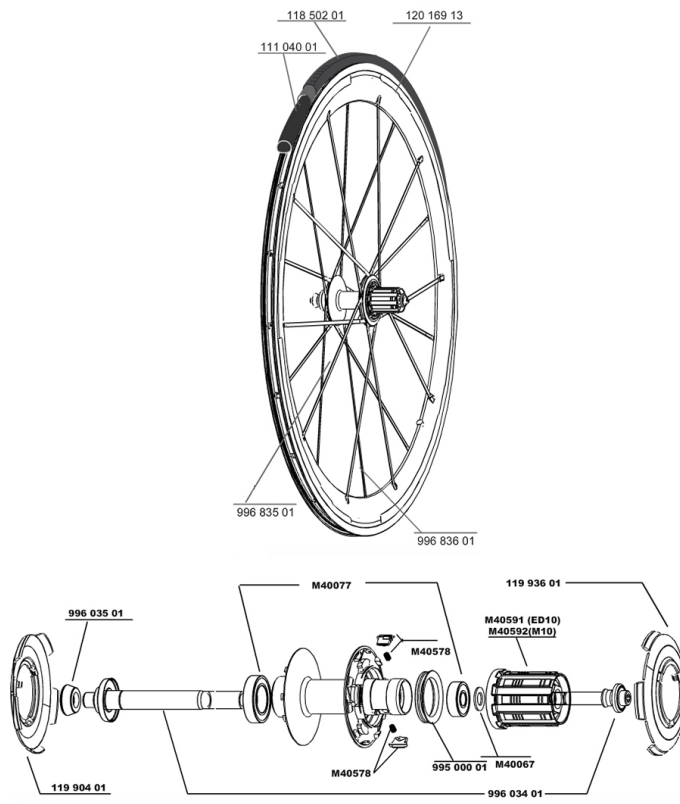

REFERENCES WHEELS

111673 COSMIC CARBONE SLR011M10 WTS 111674 COSMIC CARBONE SLR011ED11 WTS

RIMS

&NBSP;:

12016913 KIT REAR COSMIC CARBONE SLR RIM

SPOKES

99683601 KIT 5 DRIVE SIDE COSMIC CARBONE SLR R2R SPOKE
99683501 5 SPOKES CARBONE SLR FRT+OFW

HUB SHELLS

99603501 R.FORK SUPPORT COS.CARB.ULTIMATE < 2014
99500001 FTSL/FTSX FREEHUB BODY SEAL
M40578 FTSL PAWLS KIT (ROAD WHEELS)
11993601 DRIVE SIDE COSMIC CARBON SLR HUB CAP
99603401 REAR AXLE COS.CARBONE ULTIMATE
M40592 FTSL FREEWHEEL BODY M10
M40067 INTERNAL FREEWHEEL SPACER FTSL/FTSX
11990401 FRT/NON DS COSMIC CARBON SLR HUB CAP
M40077 REAR HUB 608+6901 BEARINGS
M40591 FTSL FREEWHEEL BODY ED10

MAINTENANCE

11104001 Chambres à air 48mm

TYRES

11850201 Yksion PowerLink 23

MAVIC *Cosmic Carbone SLR*

Specifications

WHEEL WEIGHTS

Wheel weight