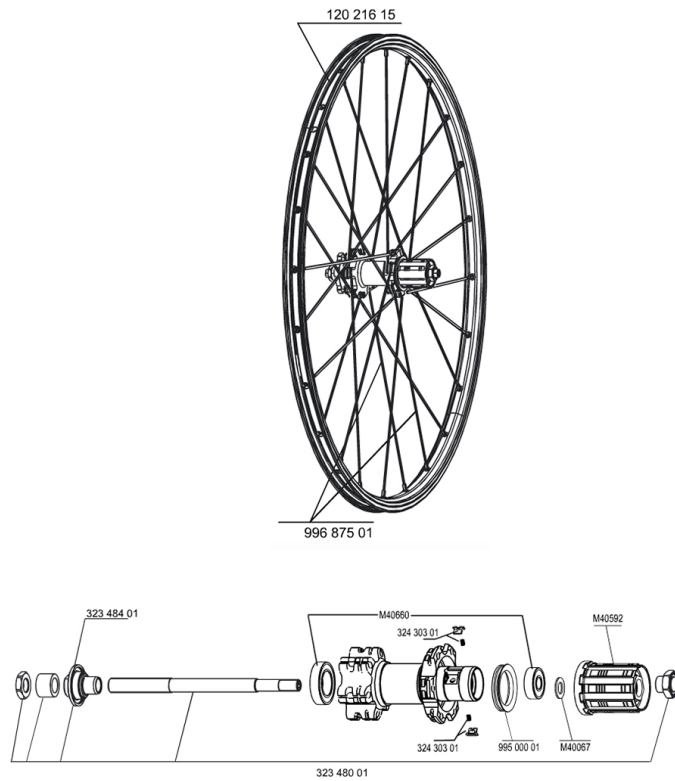

REFERENCES WHEELS

127089	CROSSRIDE DISC 011 DCL REAR	127092	CROSSRIDE DISC 011 6T REAR
127090	CROSSRIDE DISC 011 DCL PR	127093	CROSSRIDE DISC 011 6T PR

RIMS

&NBSP;:

12021615	FRONT/REAR CROSSRIDE DISC 11 RIM
----------	----------------------------------

SPOKES

99687501	KIT 12 CROSSRIDE DISC STEEL BLK SPOKES 263mm
----------	--

HUB SHELLS

M40660	REAR HUB 608+6001 BEARINGS
M40592	FTSL FREEWHEEL BODY M10
32348401	EXPANSIBLE BEARINGS SUPPORT
32430301	FTSX PAWLS KIT (MTB WHEELS)
M40067	INTERNAL FREEWHEEL SPACER FTSL/FTSX
32348001	MTB DISC REAR AXLE QRM MTB DISC
99500001	FTSL/FTSX FREEHUB BODY SEAL

MAVIC *Crossride Disc*

Specifications

WHEEL WEIGHTS