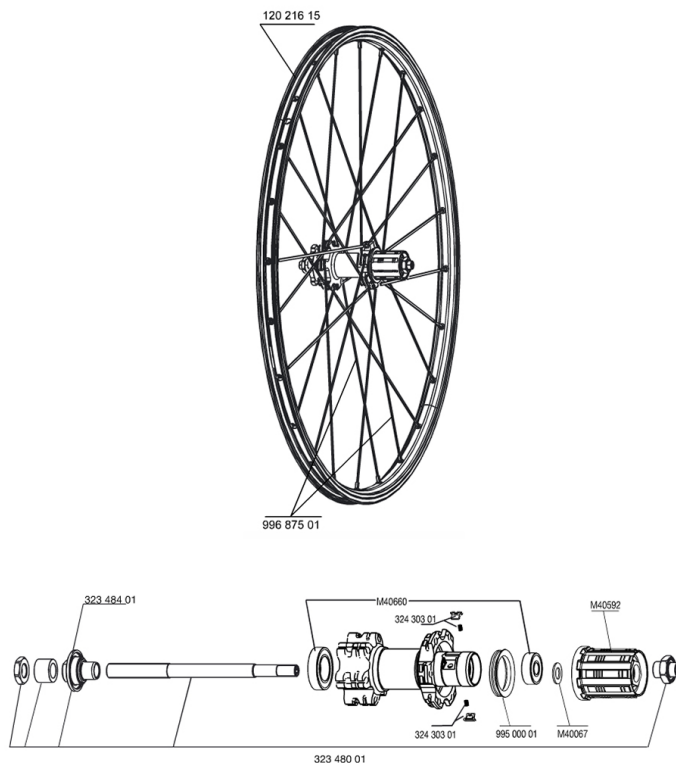

REFERENCES WHEELS

111853 CROSSRIDE D011 15MMDCL+AD PR

RIMS

&NBSP;:

12021615	FRONT/REAR CROSSRIDE DISC 11 RIM
----------	----------------------------------

SPOKES

99687501	KIT 12 CROSSRIDE DISC STEEL BLK SPOKES 263mm
----------	--

HUB SHELLS

M40660	REAR HUB 608+6001 BEARINGS
M40592	FTSL FREEWHEEL BODY M10
32348401	EXPANSIBLE BEARINGS SUPPORT
32430301	FTSX PAWLS KIT (MTB WHEELS)
M40067	INTERNAL FREEWHEEL SPACER FTSL/FTSX
32348001	MTB DISC REAR AXLE QRM MTB DISC
99500001	FTSL/FTSX FREEHUB BODY SEAL

MAVIC *Crossride Disc 15mm***Specifications****WHEEL WEIGHTS**

Wheel weight