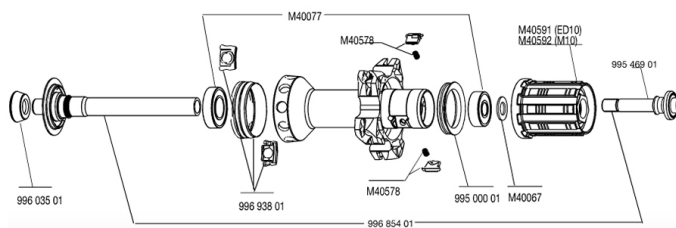

REFERENCES WHEELS

111990	R-SYS SLR M10 WTS	120059	R-SYS SLR M10 PR WTS
111991	R-SYS SLR ED11 WTS	120060	R-SYS SLR ED11 PR WTS
111996	R-SYS SLR TUBULAR M10 WTS	120061	R-SYS SLR TUBULAR M10 PR WTS
111997	R-SYS SLR TUBULAR ED11 WTS	120062	R-SYS SLR TUBULAR ED11PR WTS

RIMS

&NBSP;:

12020613	REAR R-SYS SLR CLINCHER RIM
99685401	R-SYS PREMIUM REAR AXLE
12020413	REAR R-SYS SLR TUBULAR RIM

SPOKES

12029501	KIT 10 NDS R-SYS SLR CLINC BLACK SPOKE 284mm
99693801	2 SILVER TRACOMP RINGS + CLIPS
12029401	KIT 10 DS R-SYS SL/SLR CLINC BLK SPK 294,5mm
12029201	10 BLACK DRIVE SIDE SPOKES R-SYS SLR TUB 297mm