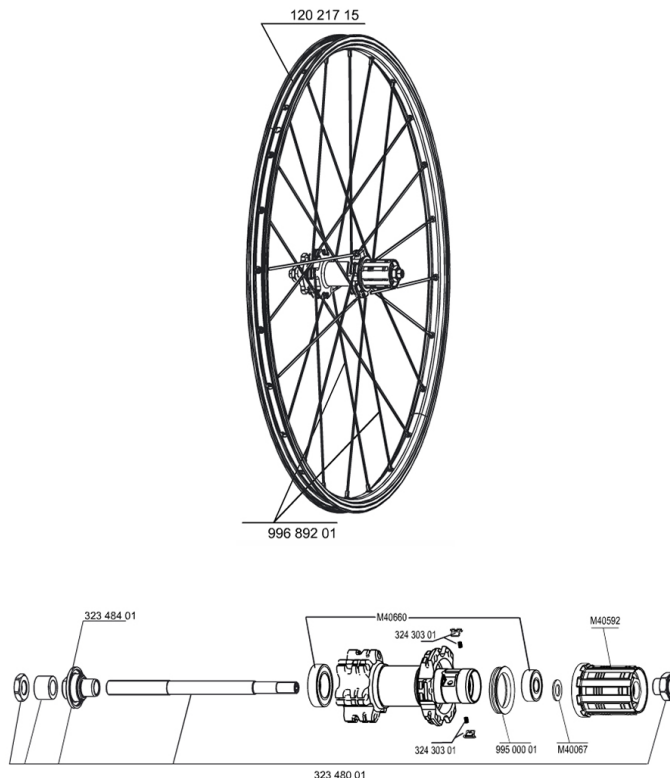

**REFERENCES WHEELS**

117787 CROSSRIDE UB/D011D6T SILVREAR

117788

CROSSRIDE UB/D011D6T SILV PR

**RIMS**

&NBSP;:

12021715	FRONT/REAR CROSSRIDE UB DISC 11 RIM
----------	-------------------------------------

**SPOKES**

99689201	12 SPOKES CROSSRIDE UB/DISC 09 262mm
----------	--------------------------------------

**HUB SHELLS**

32348001	MTB DISC REAR AXLE QRM MTB DISC
M40592	FTSL FREEWHEEL BODY M10
M40660	REAR HUB 608+6001 BEARINGS
M40067	INTERNAL FREEWHEEL SPACER FTSL/FTSX
32348401	EXPANSIBLE BEARINGS SUPPORT
99500001	FTSL/FTSX FREEHUB BODY SEAL

**MAVIC** **CROSSRIDE UB/DISC 011****DELIVERED WITH**

BR101 quick releases	
Rim tape	
User guide	

**Specifications****RIMS**

- **Material** : 6106 Aluminum
- **Joint** : pinned
- **Drilling** : traditional
- **Eyelet** : H2 technology
- **Brake track** : UB Control
- **Valve hole diameter** : 8,5 mm with pop off reducer
- **Tyre** : tubetype
- **Internal width** : 19 mm
- **ETRTO size** : 559x19C
- **Recommended tyre sizes** : 1.5 to 2.3

**SPOKES**

- **Material** : steel
- **Shape** : straight pull, bladed
- **Nipples** : brass, self lock concept
- **Count** : 24 front and rear
- **Lacing** : front and rear crossed 2

**WHEEL HUB**

- **Front and rear bodies** : aluminum
- **Front and rear axle material** : steel
- QRM
- FTS-X steel