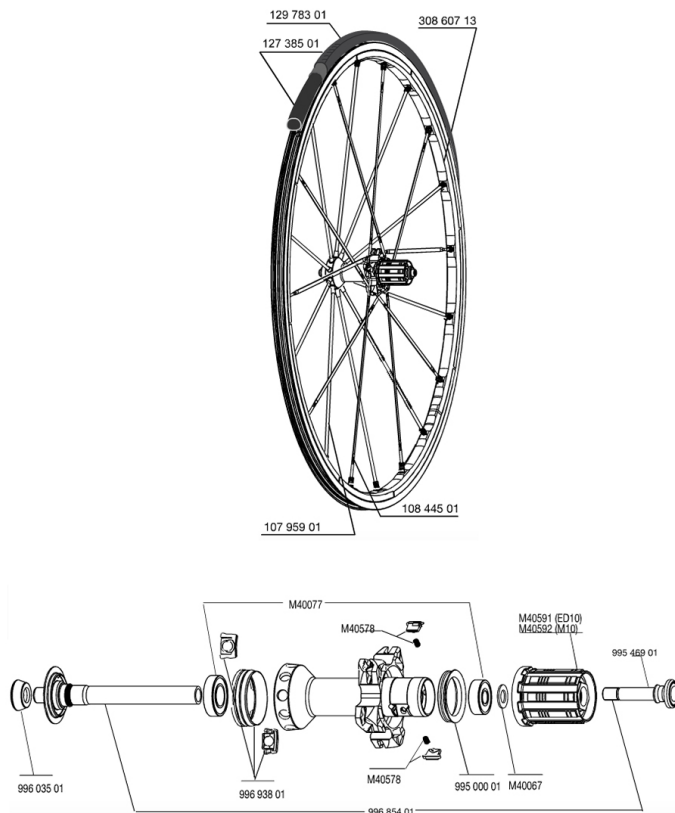

REFERENCES WHEELS

127960	R-SYS 012 M10 WTS	127962	R-SYS 012 M10 PR WTS
127961	R-SYS 012 ED11 WTS	127963	R-SYS 012 ED11 PR WTS

RIMS

&NBSP;:

99685401	R-SYS PREMIUM REAR AXLE
30860713	KIT REAR RIM R-SYS 12

SPOKES

10844501	KIT 10 DRIVE SIDE ROUND ALU SPK 294,5mm R-SYS
10795901	KIT 10 NDS R-SYS CARBON TUB SILV SPK 283,5mm
99693801	2 SILVER TRACOMP RINGS + CLIPS

HUB SHELLS

99546901	REAR TITANIUM BOLT M10/ED10
M40591	FTSL FREEWHEEL BODY ED10
99603501	R.FORK SUPPORT COS.CARB.ULTIMATE < 2014
99500001	FTSL/FTSX FREEHUB BODY SEAL
M40578	FTSL PAWLS KIT (ROAD WHEELS)
M40077	REAR HUB 608+6901 BEARINGS
M40592	FTSL FREEWHEEL BODY M10
M40067	INTERNAL FREEWHEEL SPACER FTSL/FTSX

MAINTENANCE

12738501	Road Innertube Presta 48mm
----------	----------------------------

TYRES

12978301	Yksion PowerLink white 23
----------	---------------------------

Specifications
WHEEL WEIGHTS