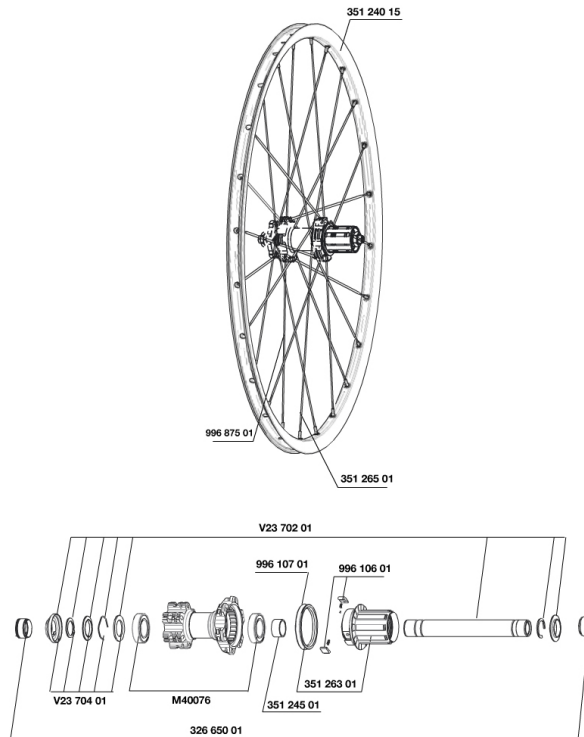

REFERENCES WHEELS

325521 CROSSRIDE D013 12x142 REAR

RIMS

&NBSP;:

35124015	"KIT FRONT/REAR CROSSRIDE DISC 26"" 2013 RIM"
----------	-----------------------------------------------

SPOKES

35126501	"KIT 12 DS CROSSRIDE 13 26"" 15/12 SPK 261mm"
99687501	KIT 12 CROSSRIDE DISC STEEL BLK SPOKES 263mm

HUB SHELLS

32665001	135>142mmRRAdaptersRedXRide012
99610601	PAWLS KIT FOR ITS-4 (OR TS-2)
V2371201	KIT REAR QRM AXLE 135-142 / BOOST 148mm
35124501	SET OF 3 REAR AXLE/FREEWHEEL BODY SPACERS MTB L1
V2370401	KIT REAR AUTO ADJUSTING PLAY 12mm AXLE
35126301	TS-2 FREEWHEEL BODY + SEAL 2013 (NO PAWLS) - while stock las
99610701	ITS-4 FREEWHEEL SEAL
M40076	HUB BEARINGS 17x30x7 6903 x 2

MAVIC *Crossride***DELIVERED WITH**

Rim tape	
Rim tape	
Rear 12x142mm adapters	
Rear 12x142mm adapters	
Valve reducer	
Valve reducer	
User guide	
User guide	

Specifications**RIMS**

- **Material** : 6106 Aluminum
- **Material** : 6106 Aluminum
- **Color** : black anodized
- **Joint** : pinned
- **Drilling** : traditional
- **Joint** : pinned
- Disc brake specific profile
- **Drilling** : traditional
- **Eyelet** : H2 technology
- Disc brake specific profile
- **Valve hole diameter** : 8,5 mm with pop off reducer
- **Tyre** : tubetype
- **Internal width** : 19 mm
- **Valve hole diameter** : 8,5 mm with pop off reducer
- **Tyre** : tubetype
- **ETRTO size** : 559x19C
- **Internal width** : 19 mm
- **ETRTO size 650b/27.5"** : 584x19c
- **ETRTO size 29"** : 622x19C
- **ETRTO size** : 559x19C
- **Recommended tyre sizes** : 1.5 to 2.3
- **Recommended tyre sizes** : 1.5 to 2.3

WHEEL WEIGHTS

- Wheel weight
- Weight Rear 26" : 965
- Weight Rear 27.5" : 1020
- Weight Rear 29" : 1075