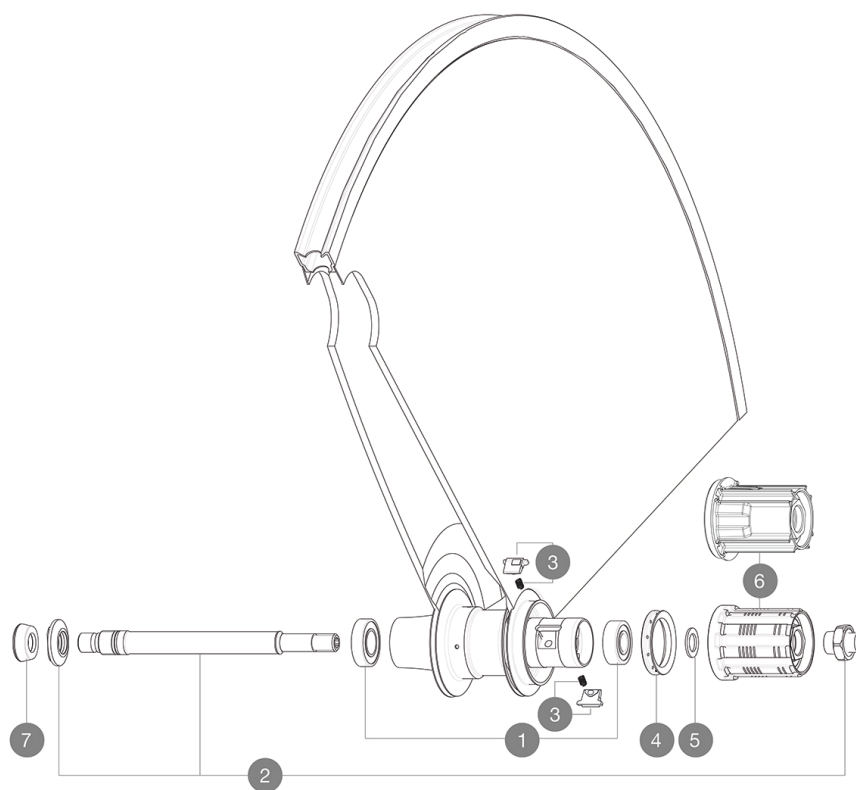

## REFERENCES WHEELS

326484 COMETE ROAD 013ED11TUBWTS

326483 COMETE ROAD 013M11TUBWTS

### HUB SHELLS

1	33000001	REAR HUB B9+6901 BEARINGS 2013
2	32976401	REAR AXLE KIT COMETE 2013
3	M40578	FTSL PAWLS KIT (ROAD WHEELS)
4	99500001	FTSL/FTSX FREEHUB BODY SEAL
5	30872801	SET OF 3 INTERNAL SILVER SPACERS 9mm FTS-L
6	30871201	FTS-L ROAD FREEWHEEL BODY ED11 8/9 compatible
6	30871101	FTS-L ROAD FREEWHEEL BODY HG11 8/9 compatible

### WHEEL HUB

- Rear body : aluminum
  - Rear body : aluminum
  - Axle material : aluminum
  - Color : black
- QRM+
- Rear axle material : titanium and aluminum
- FTS-L steel  
QRM+  
FTS-L steel