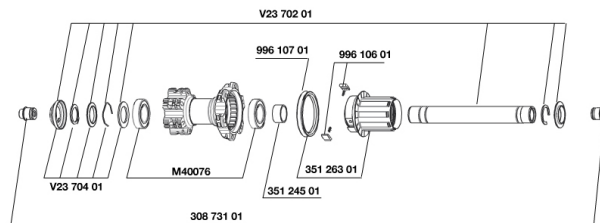

## RIMS

&NBSP;:

35123915 "KIT FRONT/REAR CROSSRIDE DISC 29"" RIM"

## SPOKES

35126201 "KIT 12 DS XRIDE+E-XA ELITE 29""/KSYRIUM DISC SPK 293mm"

35126101 "KIT 12 FT/NDS XRIDE 29""/KSYRIUM DISC SPK 295mm"

- **Material** : 6106 Aluminum
  - **Color** : black anodized
  - **Joint** : pinned
  - **Drilling** : traditional
  - **Eyelet** : H2 technology
- Disc brake specific profile
- **Valve hole diameter** : 8,5 mm with pop off reducer
  - **Tyre** : tubetype
  - **Internal width** : 19 mm
  - **ETRTO size** : 622x19C
  - **Recommended tyre sizes** : 1.5 to 2.3

**SPOKES**

- **Material** : steel
- **Shape** : straight pull, bladed
- **Color** : black
- **Nipples** : brass, self lock concept
- **Count** : 24 front and rear
- **Lacing** : front and rear crossed 2